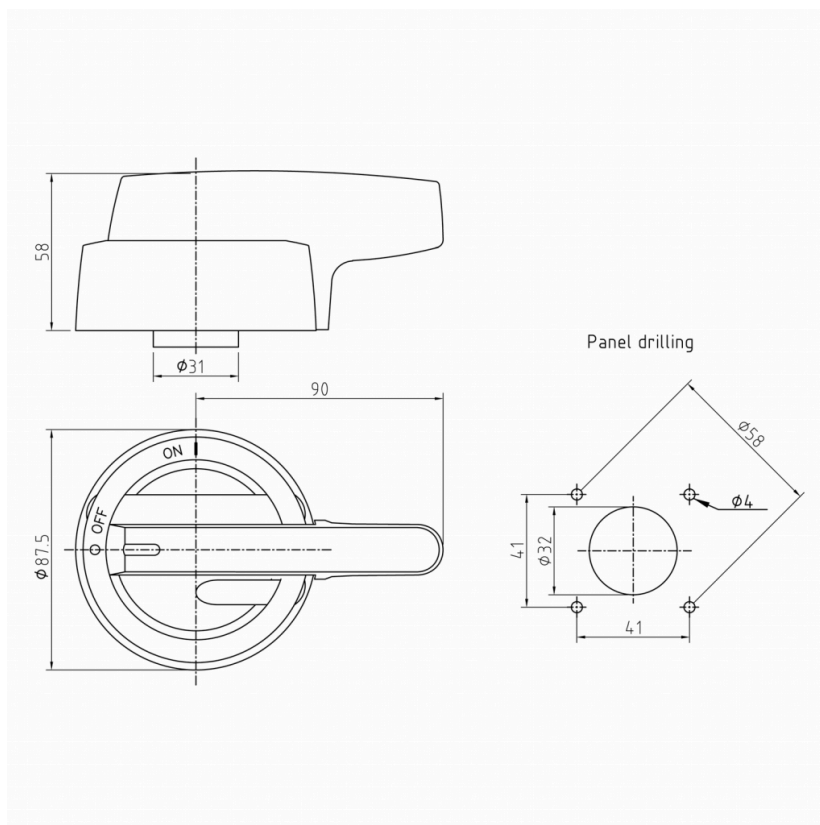

LK12

LK12 musta

PRODUCT NUMBER	22268
GTIN	6419410222683
E-NUMBER FI	3600766
ETIM CLASS	EC000230

MEASUREMENTS

HEIGHT	134 mm
WIDTH	87.5 mm
DEPTH	58 mm
VOLUME	0.6801 l
NET WEIGHT	0.1854 kg

LOGISTICAL DATA

PACKAGE SIZE 1	0.1854 kg
WEIGHT	

DIMENSIONAL DRAWING

TECHNICAL DATA

ATEX	No
IP RATING	IP65
NEMA	1, 3R, 4X, 12
ACCESSORY FOR	KU 16-160A, KVKE 63-160A