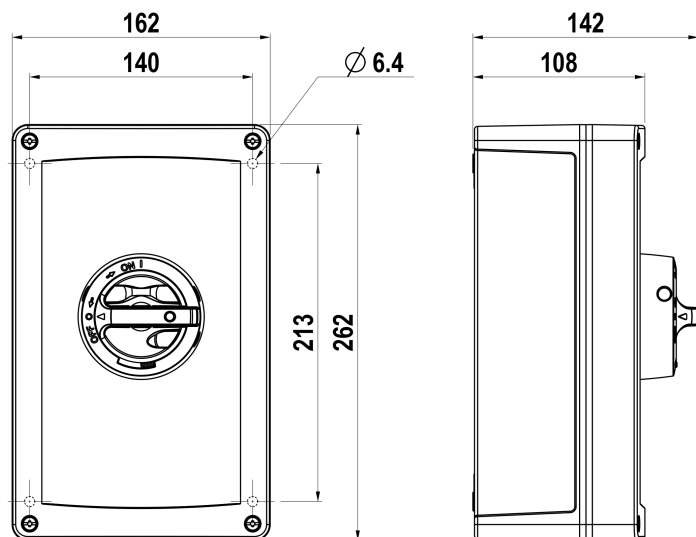

IsoSafe KEA 4125UL A4

4x125A 400V 55kW

PRODUCT NUMBER	34857
GTIN	6419410348574
TECHNICAL NAME	4x125A 400V 55kW
ETIM CLASS	EC000216

MEASUREMENTS

HEIGHT	262 mm
WIDTH	162 mm
DEPTH	108 mm
VOLUME	4.584 l
NET WEIGHT	3.1012 kg

LOGISTICAL DATA

PACKAGE SIZE 1 DEPTH	108 mm
PACKAGE SIZE 1 HEIGHT	262 mm
PACKAGE SIZE 1 WIDTH	162 mm
PACKAGE SIZE 1 WEIGHT	3.1012 kg
PACKAGE SIZE 1 VOLUME	4.584 l

DIMENSIONAL DRAWING

TECHNICAL DATA

NUMBER OF POLES	4
ENCLOSURE	A4 (162 x 262 x 108 mm)
ENCLOSURE TYPE	Aluminium
UL	UL 60947-4-1A
EMC	No
ATEX	No
IP RATING	IP66
AMPERE RATING (600V)	125
HP 208V	20
HP 415V	25
HP 480V	50
HP 600V	60
SWITCH TYPE DESCRIPTION	Manual motor controller
WIRE SIZE (CU ONLY)	8-1/0AWG