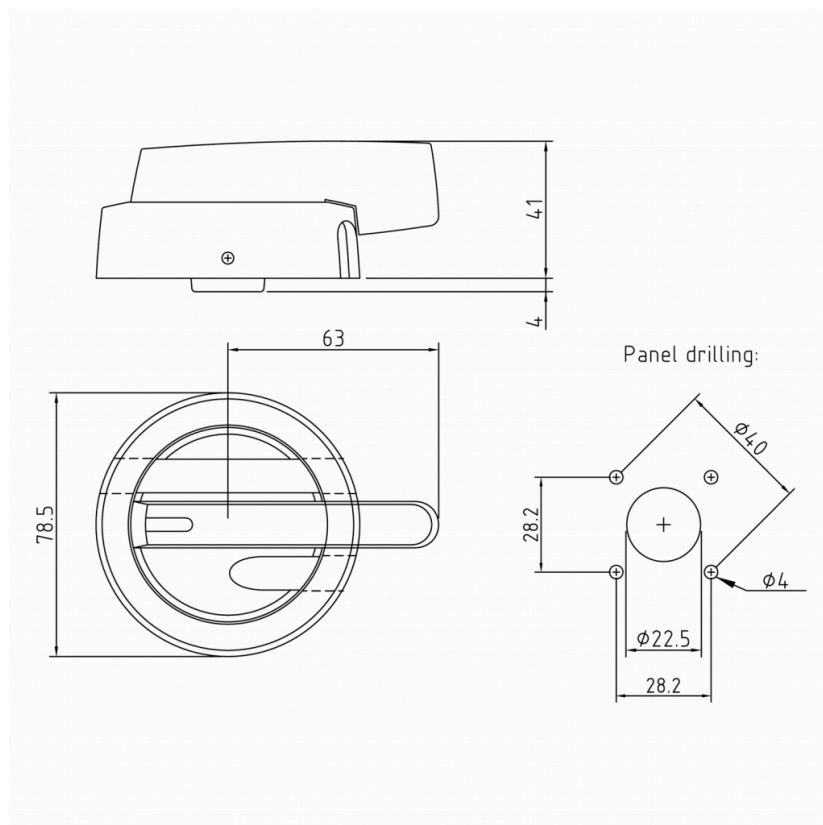

LK11IP69K

LK11IP69K musta

PRODUCT NUMBER	48306
GTIN	6419410483060
E-NUMBER FI	3600967
ETIM CLASS	EC000230

MEASUREMENTS

HEIGHT	102 mm
WIDTH	78.5 mm
DEPTH	41 mm
VOLUME	0.3283 l
NET WEIGHT	0.1008 kg

LOGISTICAL DATA

PACKAGE SIZE 1 WEIGHT	0.1008 kg
--------------------------	-----------

DIMENSIONAL DRAWING

TECHNICAL DATA

ATEX	No
IP RATING	IP67/IP69K
NEMA	1, 3R, 4X, 12
ACCESSORY FOR	KU 16-160A, KVKE 63-160A