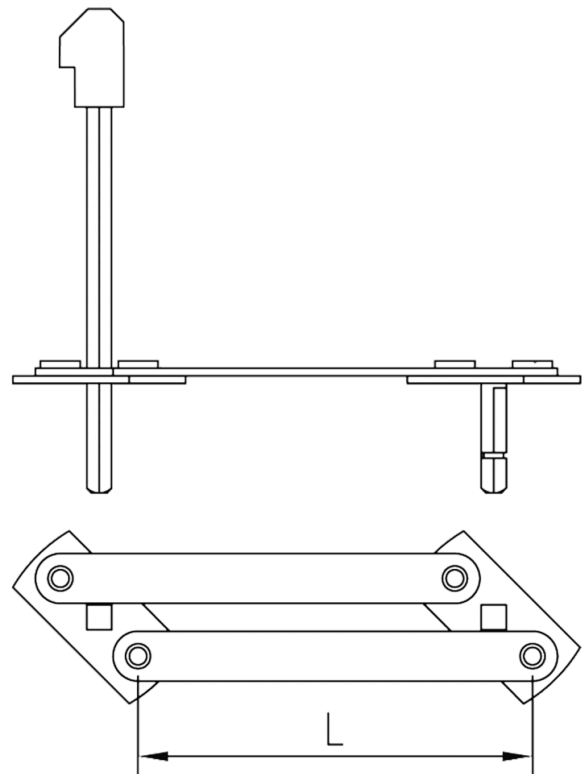

### MEASUREMENTS

NET WEIGHT 0.0457 kg

### DIMENSIONAL DRAWING