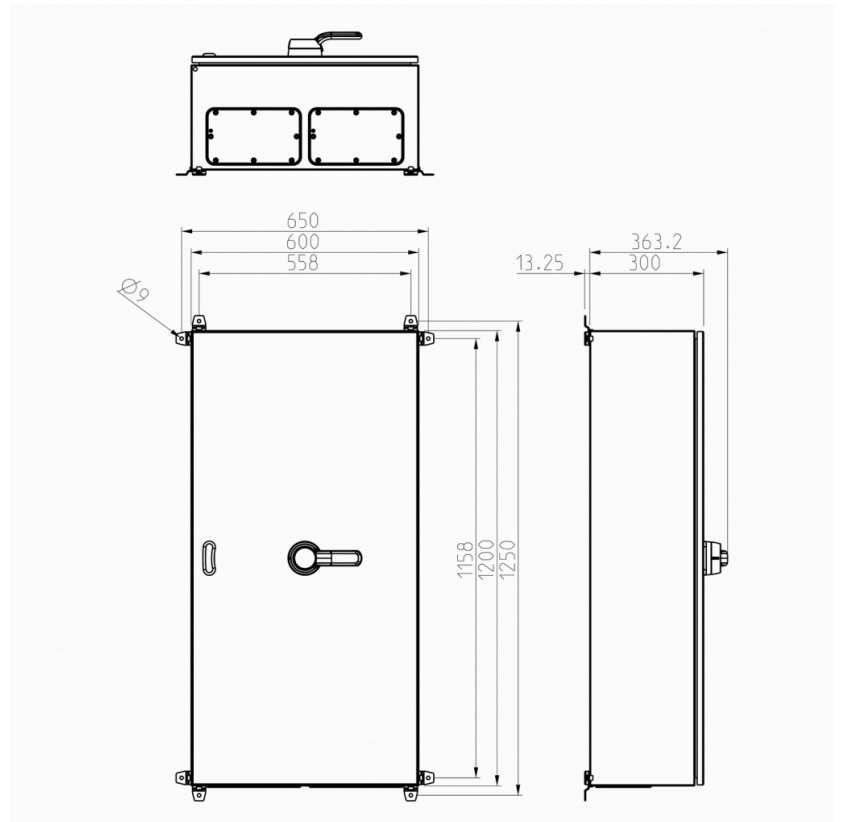

## KET 31250T T10A

3x1250A 400V 710kW

PRODUCT NUMBER	33840
GTIN	6419410338407
TECHNICAL NAME	3x1250A 400V 710kW
ETIM CLASS	EC000216

### MEASUREMENTS

HEIGHT	1200 mm
WIDTH	600 mm
DEPTH	300 mm
VOLUME	216 l
NET WEIGHT	74.147 kg

### LOGISTICAL DATA

SALES UNIT	1
PACKAGE SIZE 1	1
PACKAGE SIZE 1 DEPTH	106 mm
PACKAGE SIZE 1 HEIGHT	130.4 mm
PACKAGE SIZE 1 WIDTH	96.4 mm
PACKAGE SIZE 1 WEIGHT	74.147 kg
PACKAGE SIZE 1 VOLUME	1.3325 l

## TECHNICAL DATA

NUMBER OF POLES	3
ENCLOSURE	T10A (600 x 1200 x 300 mm)
ENCLOSURE TYPE	Painted sheet steel
EMC	No
ATEX	No
IP RATING	IP66
SWITCH TYPE DESCRIPTION	Isolating switch