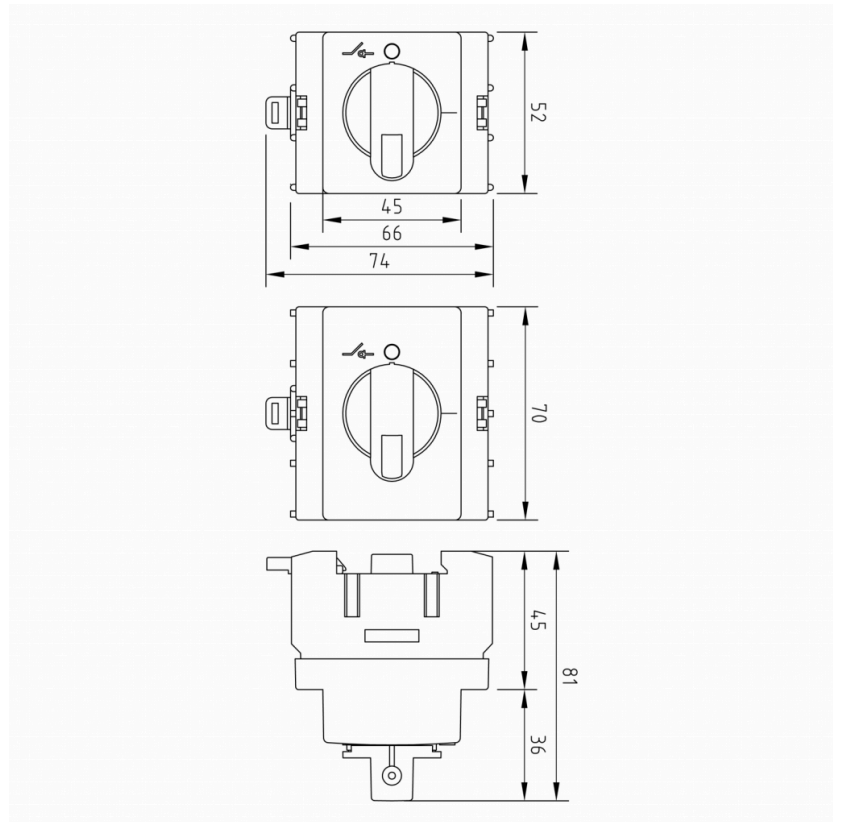

KKU3P

PRODUCT NUMBER	22160
GTIN	6419410221600
E-NUMBER FI	3635066
ETIM CLASS	EC000222

MEASUREMENTS

NET WEIGHT 0.0294 kg

LOGISTICAL DATA

PACKAGE SIZE 1 0.0294 kg
WEIGHT

DIMENSIONAL DRAWING

TECHNICAL DATA