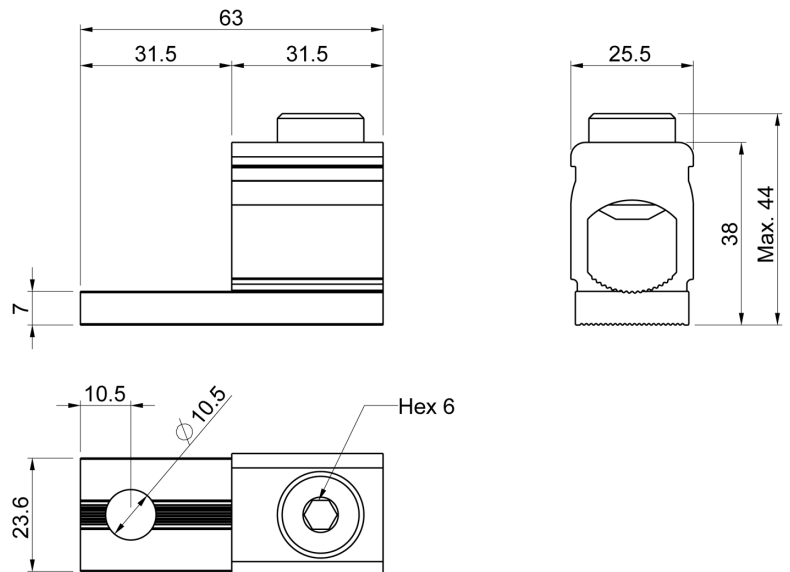

## MEASUREMENTS

HEIGHT	63 mm
WIDTH	25.5 mm
DEPTH	38 mm
VOLUME	0.061 l
NET WEIGHT	0.1529 kg

## LOGISTICAL DATA

PACKAGE SIZE 1	20
PACKAGE SIZE 1 WEIGHT	0.1529 kg

## DIMENSIONAL DRAWING

## TECHNICAL DATA

ATEX	No
TORQUE AL/CU (NM)	12 (25-50 mm <sup>2</sup> ) / 22 (70-95 mm <sup>2</sup> ) / 38 (120-150 mm <sup>2</sup> )
KEY SIZE	Hex 6
IN (AL) (A)	250
IN (CU) (A)	320
AL MM <sup>2</sup>	25-150
CU MM <sup>2</sup>	25-150