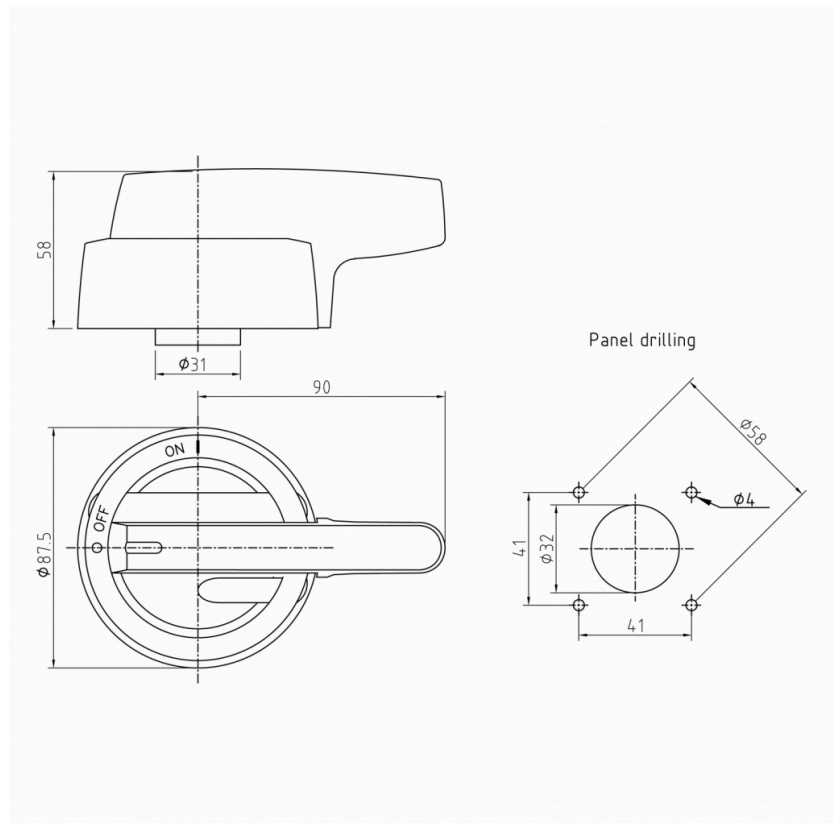

### MEASUREMENTS

HEIGHT	134 mm
WIDTH	87.5 mm
DEPTH	58 mm
VOLUME	0.6801 l
NET WEIGHT	0.1854 kg

### DIMENSIONAL DRAWING