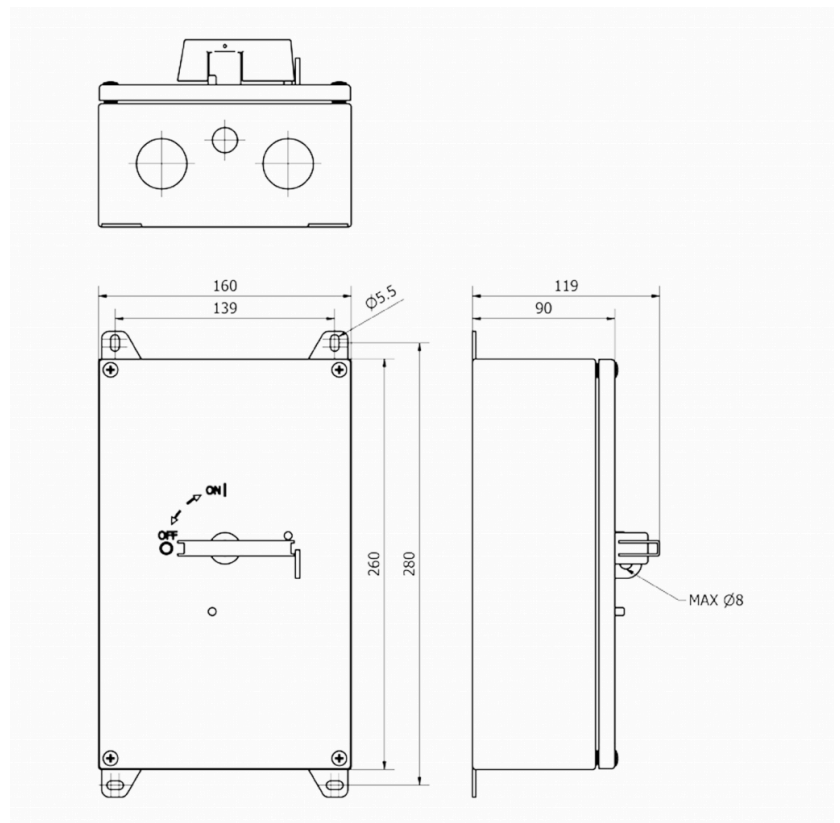


 IsoSafe

KER 360UL RA4R

3x40A 400V 22kW

PRODUCT NUMBER	30731
GTIN	6419410307311
TECHNICAL NAME	3x40A 400V 22kW
ETIM CLASS	EC000216

MEASUREMENTS

HEIGHT	260 mm
WIDTH	160 mm
DEPTH	90 mm
VOLUME	3.744 l
NET WEIGHT	2.4927 kg

LOGISTICAL DATA

PACKAGE SIZE 1 DEPTH	90 mm
PACKAGE SIZE 1 HEIGHT	260 mm
PACKAGE SIZE 1 WIDTH	160 mm
PACKAGE SIZE 1 WEIGHT	2.4927 kg
PACKAGE SIZE 1 VOLUME	3.744 l

DIMENSIONAL DRAWING

TECHNICAL DATA

NUMBER OF POLES	3
ENCLOSURE	RA4R (160 x 260 x 90 mm)
ENCLOSURE TYPE	Stainless steel enclosure (AISI 316L)
UL	UL 60947-4-1A
EMC	No
ATEX	No
IP RATING	IP66
AMPERE RATING (600V)	60
HP 208V	10
HP 415V	10
HP 480V	25
HP 600V	25
SWITCH TYPE DESCRIPTION	Manual motor controller
WIRE SIZE (CU ONLY)	12-4AWG