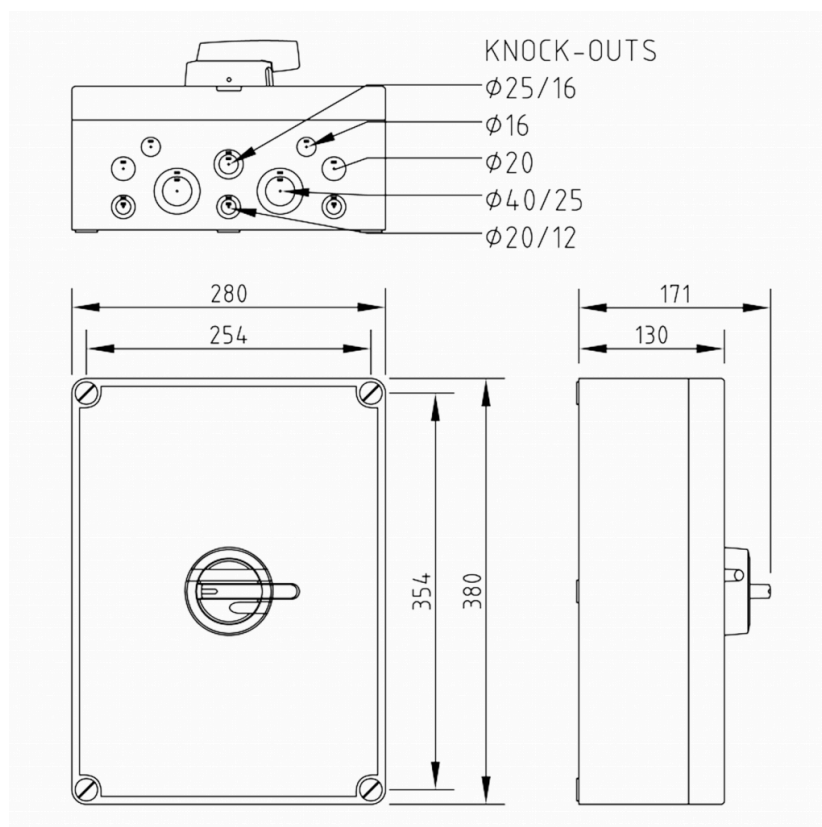

## MEASUREMENTS

HEIGHT	380 mm
WIDTH	280 mm
DEPTH	130 mm
VOLUME	13.832 l
NET WEIGHT	4.5997 kg

## LOGISTICAL DATA

SALES UNIT	1
PACKAGE SIZE 1	1
PACKAGE SIZE 1 DEPTH	130 mm
PACKAGE SIZE 1 HEIGHT	380 mm
PACKAGE SIZE 1 WIDTH	280 mm
PACKAGE SIZE 1 WEIGHT	4.5997 kg
PACKAGE SIZE 1 VOLUME	13.832 l

## DIMENSIONAL DRAWING

## TECHNICAL DATA

NUMBER OF POLES	3
ENCLOSURE	MF11 (280 x 380 x 130 mm)
ENCLOSURE TYPE	Polycarbonate
ATEX	No
RATED OPERATIONAL CURRENT AC-23A 415 V, IE (A)	63
RATED OPERATIONAL CURRENT AC-23A 690 V, IE (A)	63
RATED OPERATIONAL POWER, 3- PHASE 1500 RPM SQUIRREL-CAGE MOTOR AC-23A 690 V (KW)	55
RATED INSULATION VOLTAGE, UI (V)	690
NOMINAL VALUES WITH CABLE SIZE (MM <sup>2</sup> )	16
RATED THERMAL CURRENT, ITH (A)	63
RATED THERMAL CURRENT (ENCLOSED), ITHE (A)	63
RATED OPERATIONAL CURRENT AC-21A 415 V, IE (A)	63
RATED OPERATIONAL CURRENT AC-21A 500 V, IE (A)	63
RATED OPERATIONAL CURRENT AC-21A 690 V, IE (A)	63
RATED OPERATIONAL CURRENT AC-22A 415 V, IE (A)	63
RATED OPERATIONAL CURRENT AC-22A 500 V, IE (A)	63
RATED OPERATIONAL CURRENT AC-22A 690 V, IE (A)	63
RATED OPERATIONAL CURRENT AC-23A 500 V, IE (A)	63