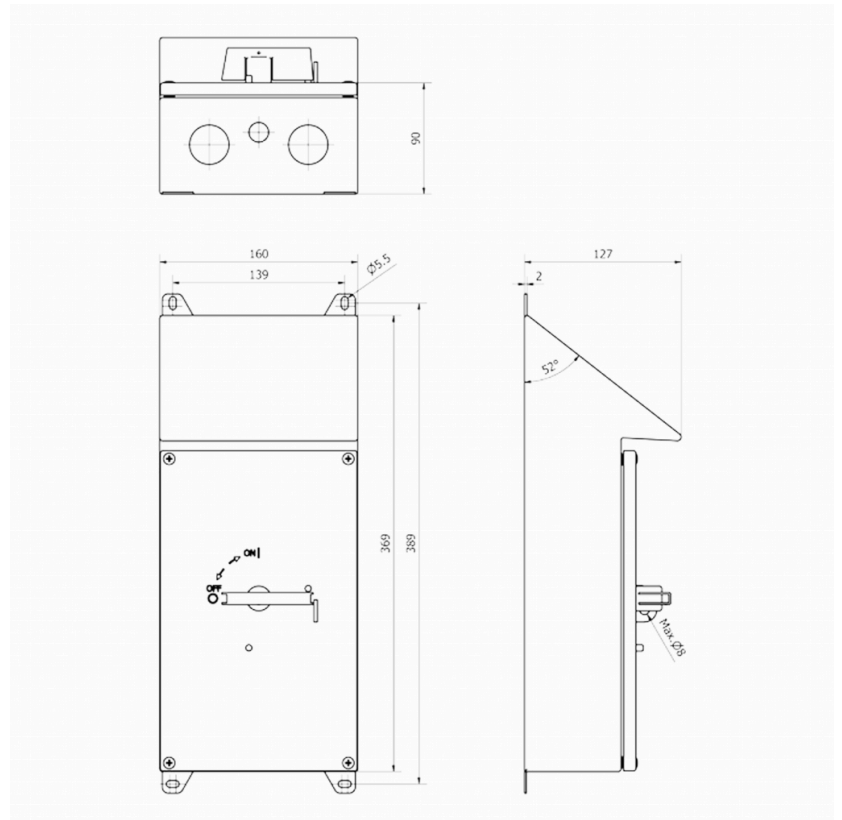

 IsoSafe

KER 460UL RA4RS

4x40A 400V 22kW

PRODUCT NUMBER	30748
GTIN	6419410307489
TECHNICAL NAME	4x40A 400V 22kW
ETIM CLASS	EC000216

MEASUREMENTS

HEIGHT	369 mm
WIDTH	160 mm
DEPTH	127 mm
VOLUME	7.4981 l
NET WEIGHT	3.2588 kg

LOGISTICAL DATA

PACKAGE SIZE 1 DEPTH	127 mm
PACKAGE SIZE 1 HEIGHT	369 mm
PACKAGE SIZE 1 WIDTH	160 mm
PACKAGE SIZE 1 WEIGHT	3.2588 kg
PACKAGE SIZE 1 VOLUME	7.4981 l

DIMENSIONAL DRAWING

TECHNICAL DATA

NUMBER OF POLES	4
ENCLOSURE	RA4RS (160 x 369 x 127 mm)
ENCLOSURE TYPE	Stainless steel enclosure (AISI 316L)
UL	UL 60947-4-1A
EMC	No
ATEX	No
IP RATING	IP66
AMPERE RATING (600V)	60
HP 208V	10
HP 415V	10
HP 480V	25
HP 600V	25
SWITCH TYPE DESCRIPTION	Manual motor controller
WIRE SIZE (CU ONLY)	12-4AWG