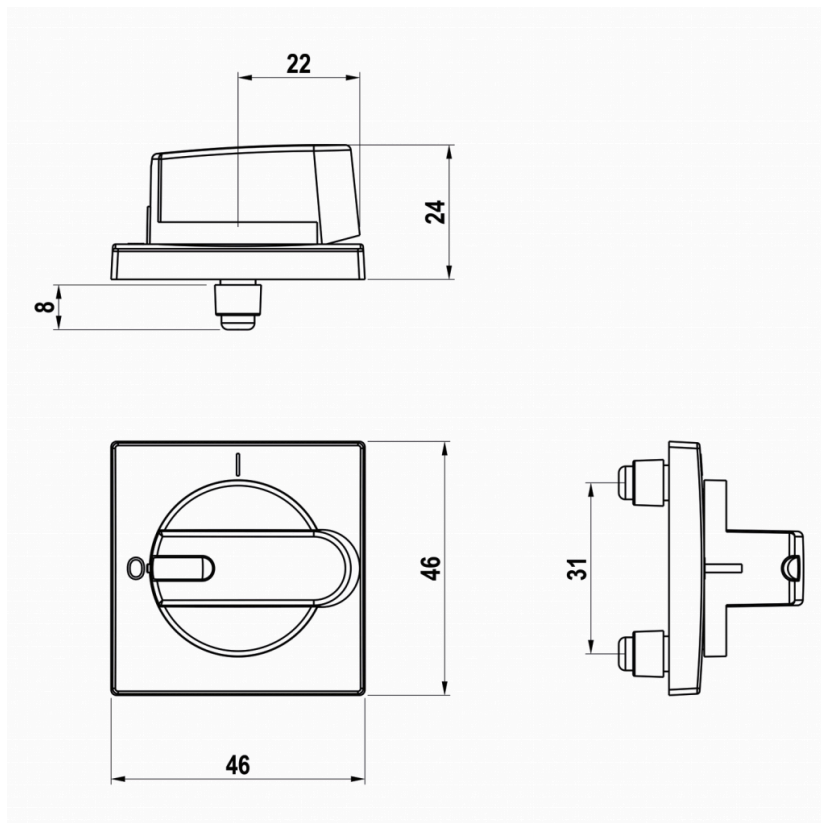

LK6

LK6 musta

PRODUCT NUMBER	20482
GTIN	6419410204825
E-NUMBER FI	3602960
ETIM CLASS	EC000230

MEASUREMENTS

NET WEIGHT 0.0352 kg

LOGISTICAL DATA

PACKAGE SIZE 1 0.0352 kg
WEIGHT

DIMENSIONAL DRAWING