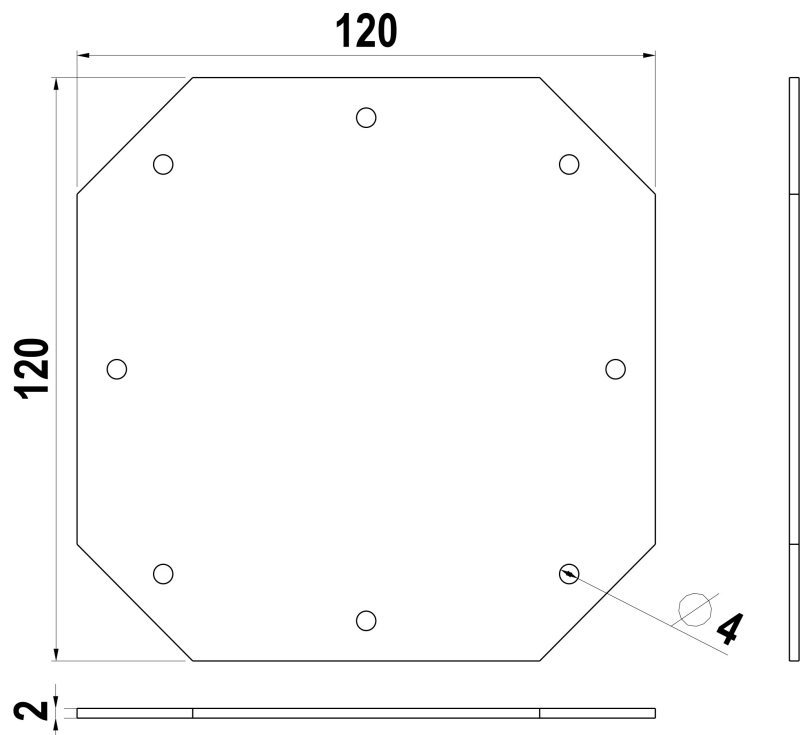

 **ConnectSafe**  
**KCS13137 MOUNTING  
PLATE**

|                |               |
|----------------|---------------|
| PRODUCT NUMBER | 33092         |
| GTIN           | 6419410330920 |
| E-NUMBER FI    | 3412345       |
| ETIM CLASS     | EC000213      |

### MEASUREMENTS

NET WEIGHT 0.199 kg

### LOGISTICAL DATA

PACKAGE SIZE 1 0.199 kg  
WEIGHT

### DIMENSIONAL DRAWING