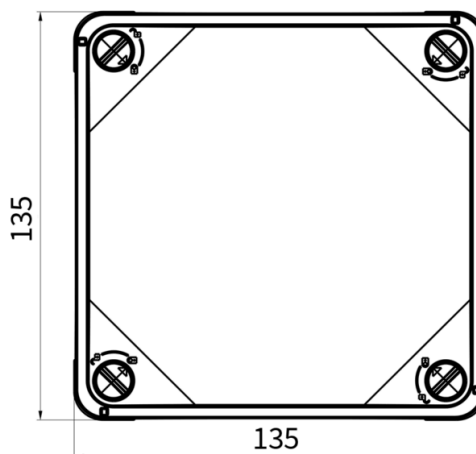

## MEASUREMENTS

NET WEIGHT 0.2857 kg

## LOGISTICAL DATA

PACKAGE SIZE 1 0.2857 kg  
WEIGHT

## DIMENSIONAL DRAWING

## TECHNICAL DATA

ENCLOSURE	KCS13137PC (135 x 135 x 75.5 mm)
ENCLOSURE TYPE	Polycarbonate
ATEX	No