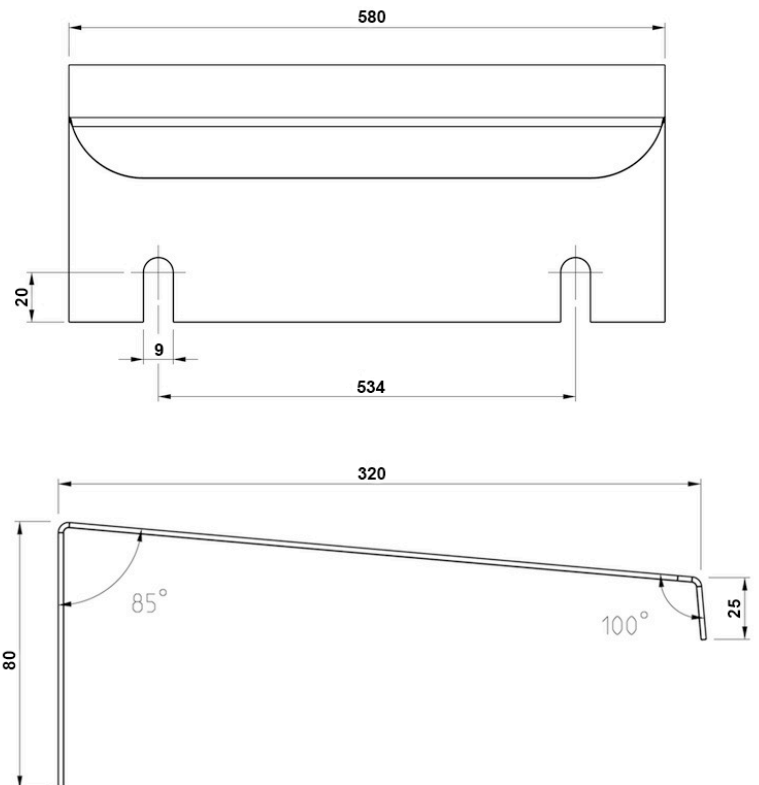

KSLR65

Suojalippa L580 K80 S320

PRODUCT NUMBER	48397
GTIN	6419410483978
E-NUMBER FI	3602874
ETIM CLASS	EC002498

MEASUREMENTS

LOGISTICAL DATA

DIMENSIONAL DRAWING

TECHNICAL DATA

ATEX	No
ACCESSORY FOR	MF04 enclosures