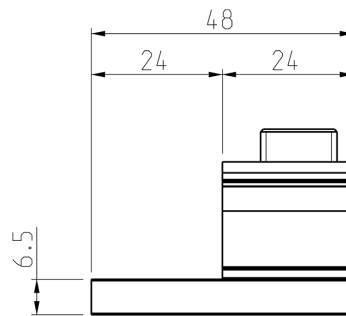

ConnectSafe
KKL1X95

PRODUCT NUMBER	20023
GTIN	6419410200230
E-NUMBER FI	1942129
ETIM CLASS	EC000897

MEASUREMENTS

HEIGHT	48 mm
WIDTH	20 mm
DEPTH	28 mm
VOLUME	0.0269 l

LOGISTICAL DATA

PACKAGE SIZE 1	48
----------------	----

DIMENSIONAL DRAWING

TECHNICAL DATA

ATEX	No
TORQUE AL/CU (NM)	12 (16-50 mm ²) / 22 (70-95 mm ²)
KEY SIZE	Hex 6
IN (AL) (A)	200
IN (CU) (A)	245
AL MM ²	6-95
CU MM ²	6-95