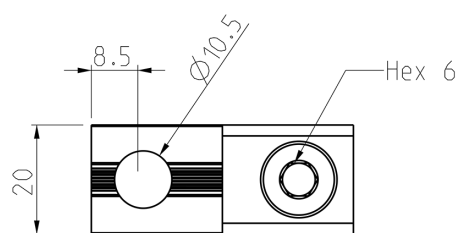

ConnectSafe
KKL1X95

PRODUCT NUMBER	20023
GTIN	6419410200230
E-NUMBER FI	1942129
ETIM CLASS	EC000897

MEASUREMENTS

HEIGHT	48 mm
WIDTH	20 mm
DEPTH	28 mm
VOLUME	0.0269 l

LOGISTICAL DATA

PACKAGE SIZE 1	48
----------------	----

DIMENSIONAL DRAWING

TECHNICAL DATA

ATEX	No
TORQUE AL/CU (NM)	12 (16-50 mm ²) / 22 (70-95 mm ²)
KEY SIZE	Hex 6
IN (AL) (A)	200
IN (CU) (A)	245
AL MM ²	6-95
CU MM ²	6-95