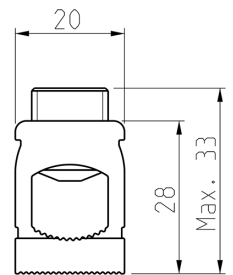

ConnectSafe
KKL1X95

PRODUCT NUMBER	20023
GTIN	6419410200230
E-NUMBER FI	1942129
ETIM CLASS	EC000897

MEASUREMENTS

HEIGHT	48 mm
WIDTH	20 mm
DEPTH	28 mm
VOLUME	0.0269 l

LOGISTICAL DATA

PACKAGE SIZE 1	48
----------------	----

DIMENSIONAL DRAWING

TECHNICAL DATA

ATEX	No
TORQUE AL/CU (NM)	12 (16-50 mm ²) / 22 (70-95 mm ²)
KEY SIZE	Hex 6
IN (AL) (A)	200
IN (CU) (A)	245
AL MM ²	6-95
CU MM ²	6-95