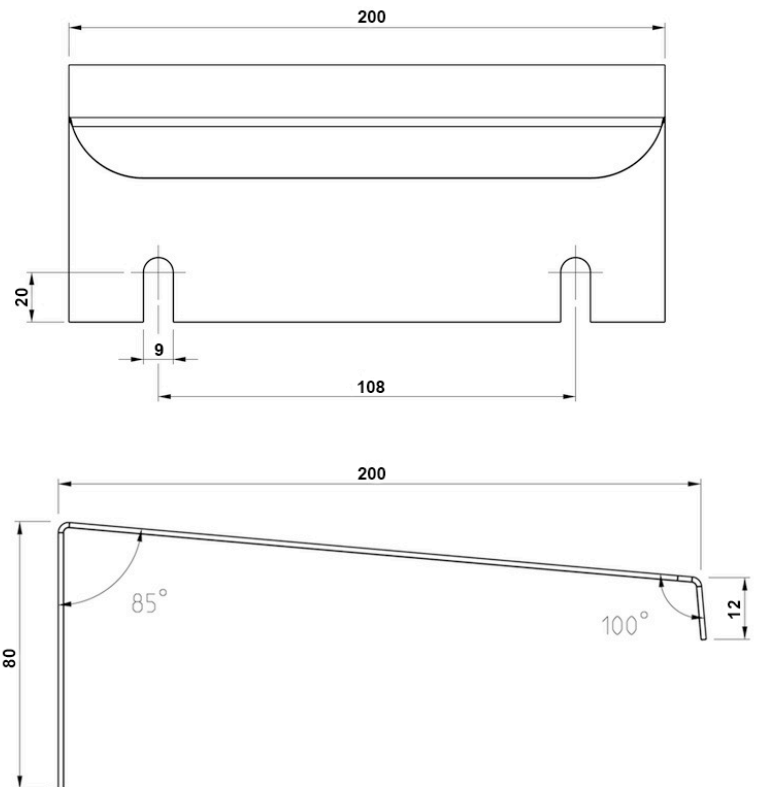

KSLRE15

Suojalippa L200 K80 S200

| | |
|----------------|---------------|
| PRODUCT NUMBER | 20577 |
| GTIN | 6419410205778 |
| E-NUMBER FI | 3602974 |
| ETIM CLASS | EC002498 |

MEASUREMENTS

LOGISTICAL DATA

DIMENSIONAL DRAWING

TECHNICAL DATA

| | |
|---------------|--------------------|
| ATEX | No |
| ACCESSORY FOR | T3 & T4 enclosures |