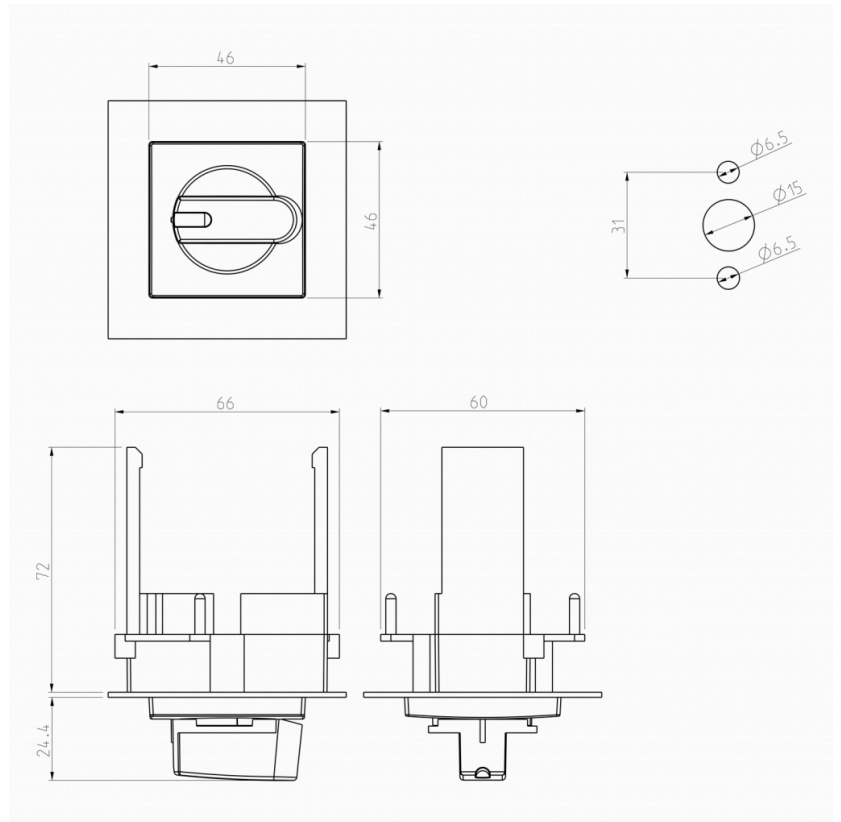

OKAKULK6

PRODUCT NUMBER	30056
GTIN	6419410300565
ETIM CLASS	EC000230

MEASUREMENTS

NET WEIGHT 0.0766 kg

LOGISTICAL DATA

PACKAGE SIZE 1 0.0766 kg
WEIGHT

DIMENSIONAL DRAWING

TECHNICAL DATA

ATEX	No
ACCESSORY FOR	KU 16-125A -N 3P switches