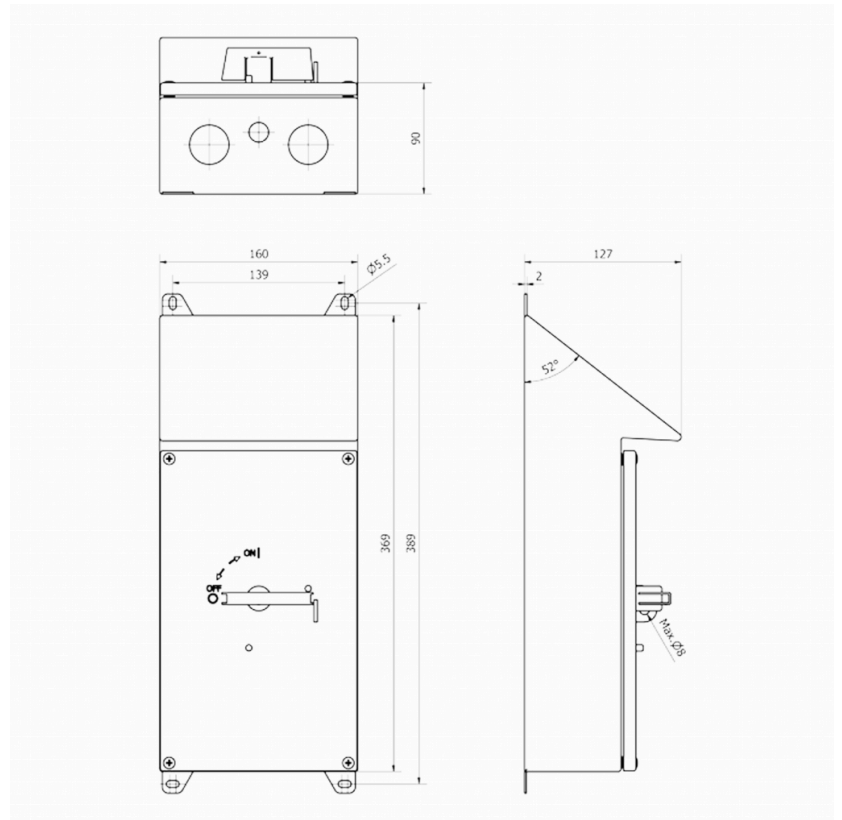

 IsoSafe

KER 360UL RA4RS

3x40A 400V 22kW

PRODUCT NUMBER	30732
GTIN	6419410307328
TECHNICAL NAME	3x40A 400V 22kW
ETIM CLASS	EC000216

MEASUREMENTS

HEIGHT	369 mm
WIDTH	160 mm
DEPTH	127 mm
VOLUME	7.4981 l
NET WEIGHT	3.24 kg

LOGISTICAL DATA

PACKAGE SIZE 1 DEPTH	127 mm
PACKAGE SIZE 1 HEIGHT	369 mm
PACKAGE SIZE 1 WIDTH	160 mm
PACKAGE SIZE 1 WEIGHT	3.24 kg
PACKAGE SIZE 1 VOLUME	7.4981 l

DIMENSIONAL DRAWING

TECHNICAL DATA

NUMBER OF POLES	3
ENCLOSURE	RA4RS (160 x 369 x 127 mm)
ENCLOSURE TYPE	Stainless steel enclosure (AISI 316L)
UL	UL 60947-4-1A
EMC	No
ATEX	No
IP RATING	IP66
AMPERE RATING (600V)	60
HP 208V	10
HP 415V	10
HP 480V	25
HP 600V	25
SWITCH TYPE DESCRIPTION	Manual motor controller
WIRE SIZE (CU ONLY)	12-4AWG