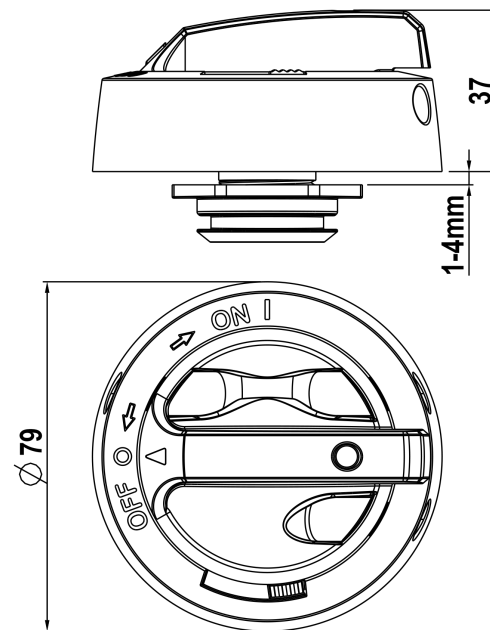

LK10RT

LK10RT musta

PRODUCT NUMBER	26652
GTIN	6419410266526
E-NUMBER FI	3662701
ETIM CLASS	EC000230

MEASUREMENTS

HEIGHT	79 mm
WIDTH	79 mm
DEPTH	37 mm
VOLUME	0.2309 l
NET WEIGHT	0.0915 kg

LOGISTICAL DATA

PACKAGE SIZE 1 WEIGHT	0.0915 kg
--------------------------	-----------

DIMENSIONAL DRAWING

TECHNICAL DATA

ATEX	No
IP RATING	IP66
NEMA	1, 3R, 4X, 12
ACCESSORY FOR	RT 16-40A door mounting switches