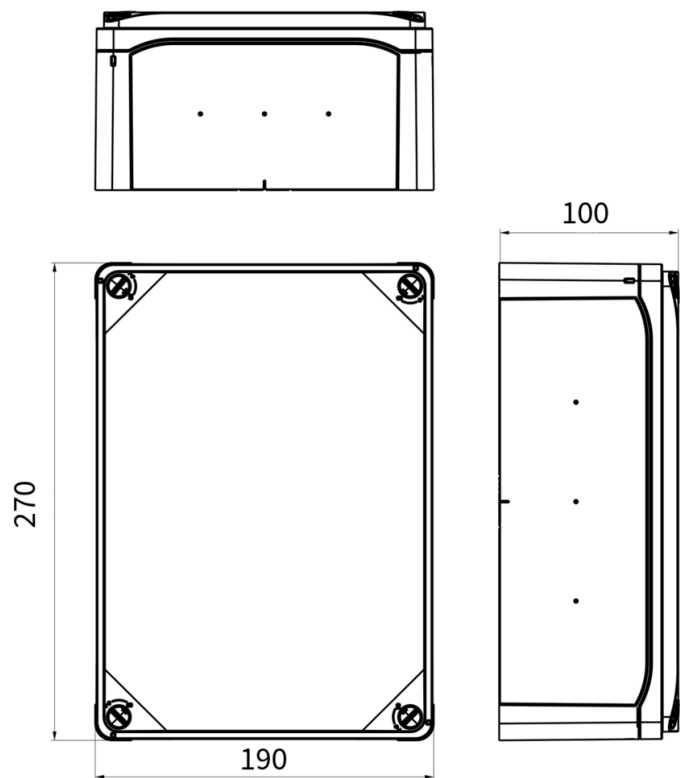

ConnectSafe KCS271910PC

270x190x100, PC, IP66

PRODUCT NUMBER	24996
GTIN	6419410249963
E-NUMBER FI	3412326
ETIM CLASS	EC000261

MEASUREMENTS

HEIGHT	270 mm
WIDTH	190 mm
DEPTH	100 mm
VOLUME	5.13 l
NET WEIGHT	0.8967 kg

DIMENSIONAL DRAWING

LOGISTICAL DATA

SALES UNIT	1
PACKAGE SIZE 1	0.8967 kg
WEIGHT	

TECHNICAL DATA

ENCLOSURE	KCS271910PC (270 x 190 x 100 mm)
ENCLOSURE TYPE	Polycarbonate
ATEX	No
IP RATING	IP66