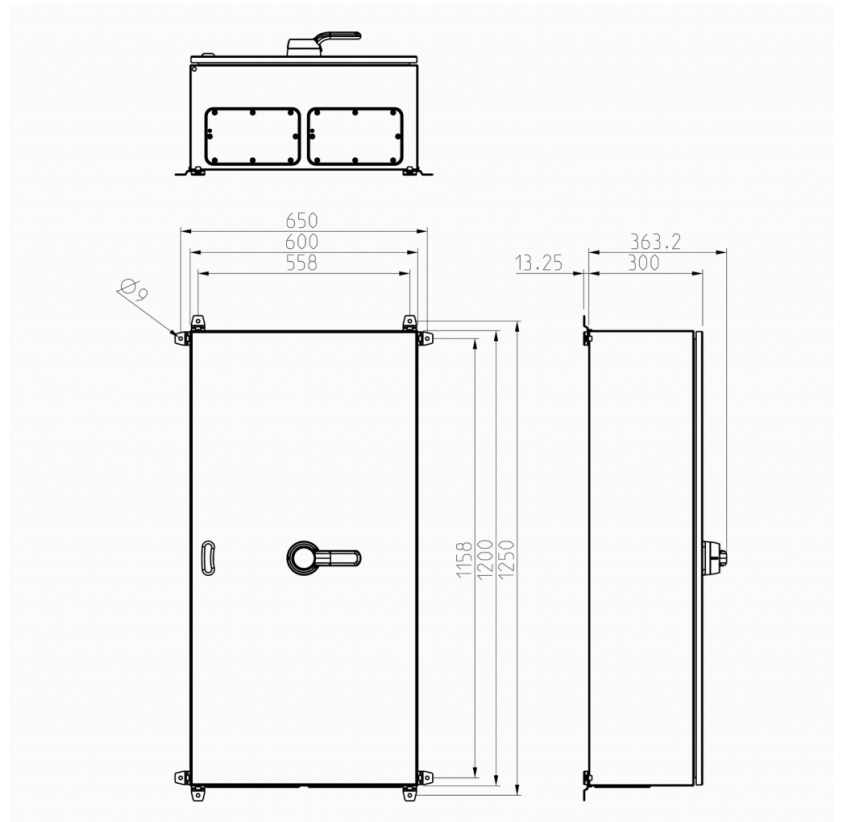

# KET 41250T YR T10A

4x1250A 400V 710kW

PRODUCT NUMBER	36382
GTIN	6419410363829
TECHNICAL NAME	4x1250A 400V 710kW
ETIM CLASS	EC000216

## MEASUREMENTS

HEIGHT	1200 mm
WIDTH	600 mm
DEPTH	300 mm
VOLUME	216 l
NET WEIGHT	70.6634 kg

## DIMENSIONAL DRAWING

## TECHNICAL DATA

NUMBER OF POLES	4
ENCLOSURE	T10A (600 x 1200 x 300 mm)
ENCLOSURE TYPE	Painted sheet steel
EMC	No
ATEX	No
IP RATING	IP66
SWITCH TYPE DESCRIPTION	Isolating switch