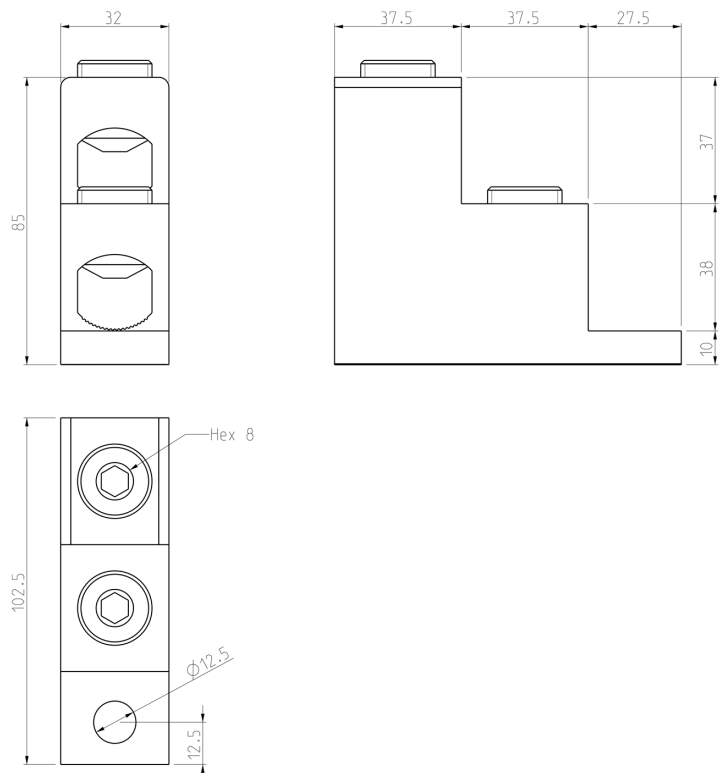

ConnectSafe KKL2X240VB

PRODUCT NUMBER	48433
GTIN	6419410484333
E-NUMBER FI	1942114
ETIM CLASS	EC000897

MEASUREMENTS

HEIGHT	102.5 mm
WIDTH	32 mm
DEPTH	85 mm
VOLUME	0.2788 l
NET WEIGHT	0.6051 kg

LOGISTICAL DATA

PACKAGE SIZE 1	3
PACKAGE SIZE 1 WEIGHT	0.6051 kg

DIMENSIONAL DRAWING

TECHNICAL DATA

ATEX	No
TORQUE AL/CU (NM)	25 (35-120 mm ²) / 40 (150-240 mm ²)
KEY SIZE	Hex 8
IN (AL) (A)	630
IN (CU) (A)	850
AL MM ²	35-240
CU MM ²	35-240