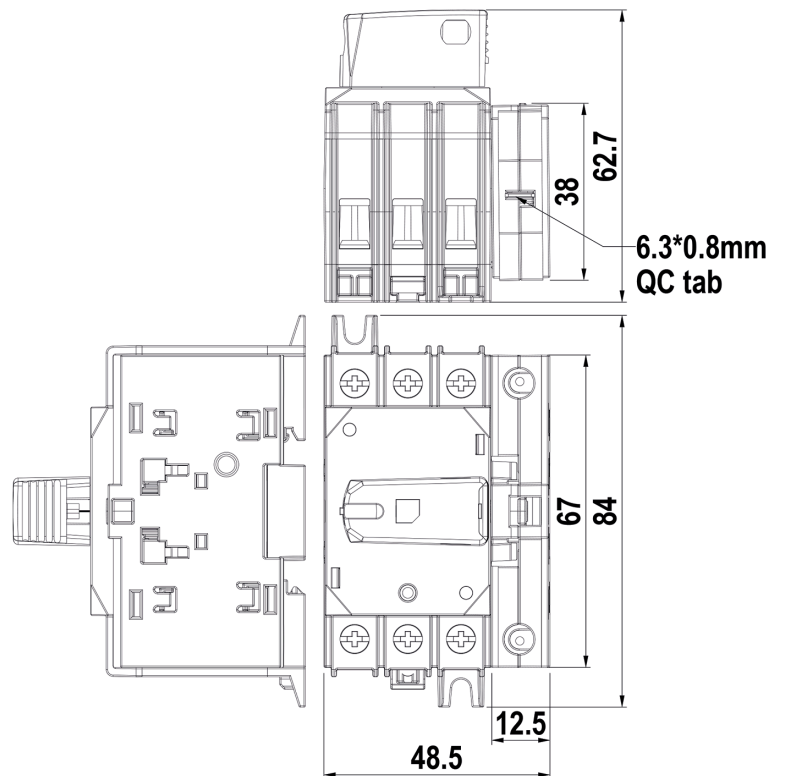

1NO40QC

1NO40QC

| | |
|----------------|---------------|
| PRODUCT NUMBER | 26389 |
| GTIN | 6419410263891 |
| E-NUMBER FI | 3610337 |
| ETIM CLASS | EC000041 |

MEASUREMENTS

NET WEIGHT 0.0278 kg

LOGISTICAL DATA

PACKAGE SIZE 1 0.0278 kg
WEIGHT

DIMENSIONAL DRAWING

TECHNICAL DATA

| | |
|---------------|--------------------|
| ATEX | No |
| ACCESSORY FOR | KU 16-40A switches |