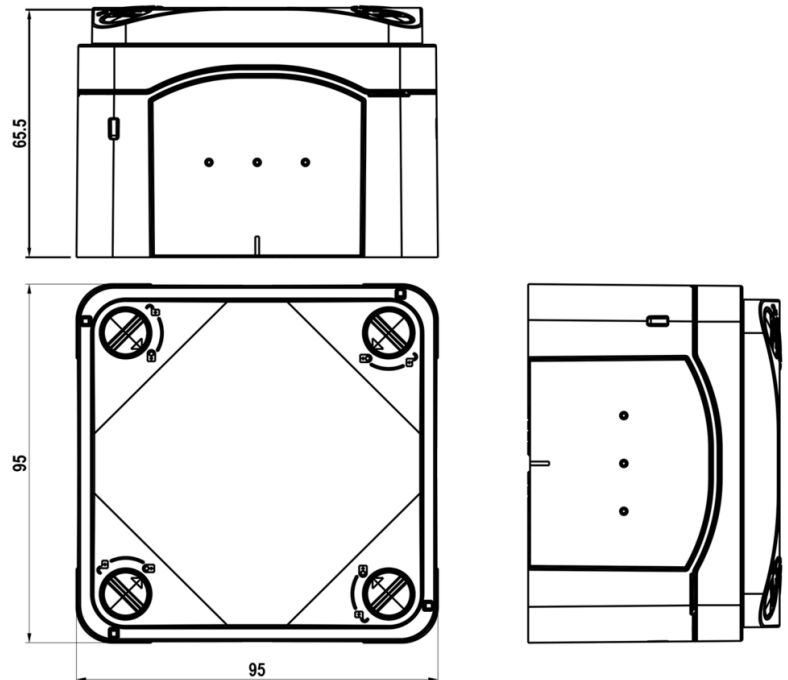

 **ConnectSafe**
KCS996PCT

95x95x65, PC, IP66, transp.

PRODUCT NUMBER	32755
GTIN	6419410327555
E-NUMBER FI	3412327
ETIM CLASS	EC000261

MEASUREMENTS

NET WEIGHT 0.1535 kg

LOGISTICAL DATA

PACKAGE SIZE 1 0.1535 kg
WEIGHT

DIMENSIONAL DRAWING

TECHNICAL DATA

ENCLOSURE	KCS996PCT (95 x 95 x 66.5 mm)
ENCLOSURE TYPE	Polycarbonate
ATEX	No