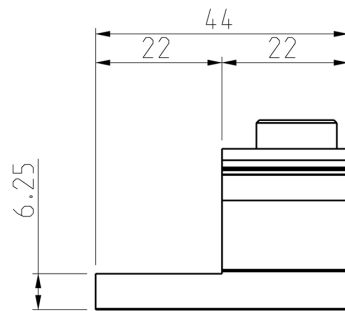

**ConnectSafe**  
**KKL1X95M**

PRODUCT NUMBER	37895
GTIN	6419410378953
E-NUMBER FI	1942108
ETIM CLASS	EC000897

**MEASUREMENTS**

HEIGHT	44 mm
WIDTH	20 mm
DEPTH	28 mm
VOLUME	0.0246 l
NET WEIGHT	0.0901 kg

**LOGISTICAL DATA**

PACKAGE SIZE 1	48
PACKAGE SIZE 1	0.0901 kg
WEIGHT	

**DIMENSIONAL DRAWING**

## TECHNICAL DATA

ATEX	No
TORQUE AL/CU (NM)	12 (16-50 mm <sup>2</sup> ) / 22 (70-95 mm <sup>2</sup> )
KEY SIZE	Hex 6
IN (AL) (A)	200
IN (CU) (A)	245
AL MM <sup>2</sup>	6-95
CU MM <sup>2</sup>	6-95