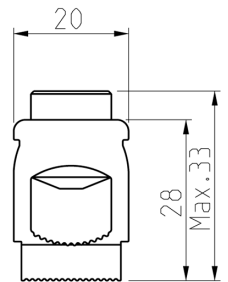

**ConnectSafe**  
**KKL1X95M**

PRODUCT NUMBER	37895
GTIN	6419410378953
E-NUMBER FI	1942108
ETIM CLASS	EC000897

**MEASUREMENTS**

HEIGHT	44 mm
WIDTH	20 mm
DEPTH	28 mm
VOLUME	0.0246 l
NET WEIGHT	0.0901 kg

**LOGISTICAL DATA**

PACKAGE SIZE 1	48
PACKAGE SIZE 1	0.0901 kg
WEIGHT	

**DIMENSIONAL DRAWING**

## TECHNICAL DATA

ATEX	No
TORQUE AL/CU (NM)	12 (16-50 mm <sup>2</sup> ) / 22 (70-95 mm <sup>2</sup> )
KEY SIZE	Hex 6
IN (AL) (A)	200
IN (CU) (A)	245
AL MM <sup>2</sup>	6-95
CU MM <sup>2</sup>	6-95