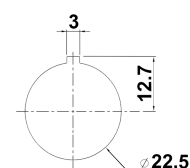

### MEASUREMENTS

HEIGHT	79 mm
WIDTH	79 mm
DEPTH	37 mm
VOLUME	0.2309 l
NET WEIGHT	0.0969 kg

### DIMENSIONAL DRAWING

Panel drilling: