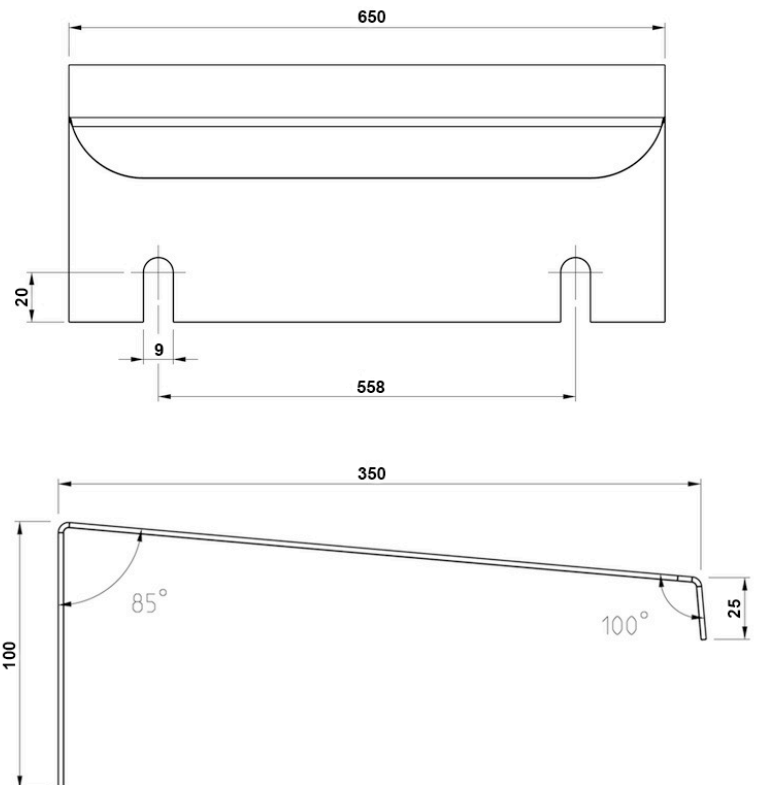

KSLRE70

Suojalippa L650 K100 S350

PRODUCT NUMBER	20580
GTIN	6419410205808
E-NUMBER FI	3602977
ETIM CLASS	EC002498

MEASUREMENTS

LOGISTICAL DATA

DIMENSIONAL DRAWING

TECHNICAL DATA

ATEX	No
ACCESSORY FOR	T7, RA7 & R7 enclosures