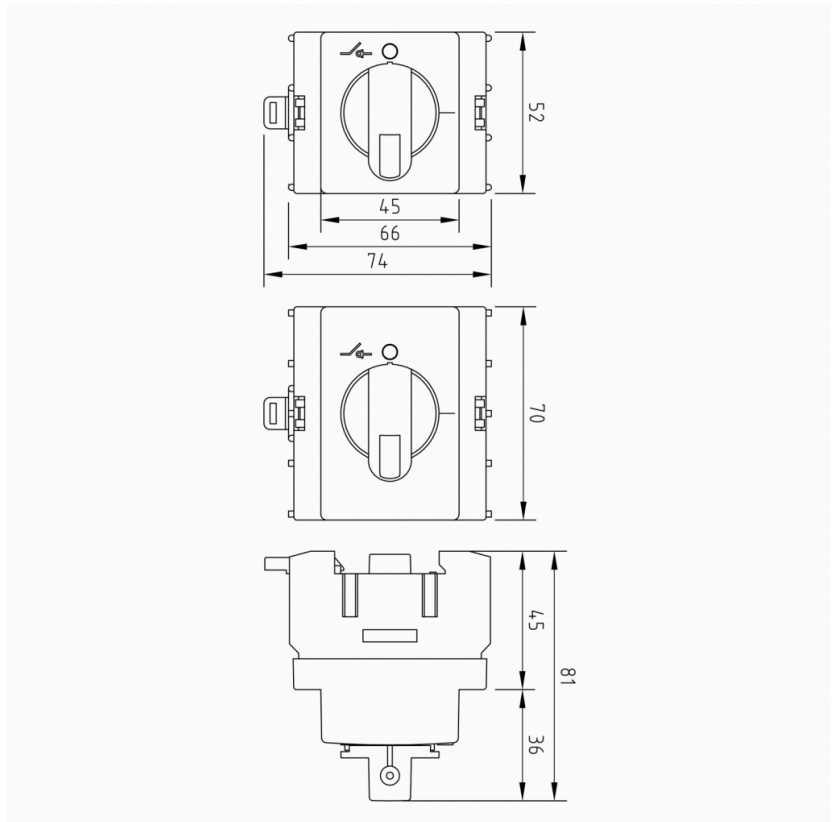

### MEASUREMENTS

NET WEIGHT 0.0294 kg

### LOGISTICAL DATA

PACKAGE SIZE 1 0.0294 kg  
WEIGHT

### DIMENSIONAL DRAWING