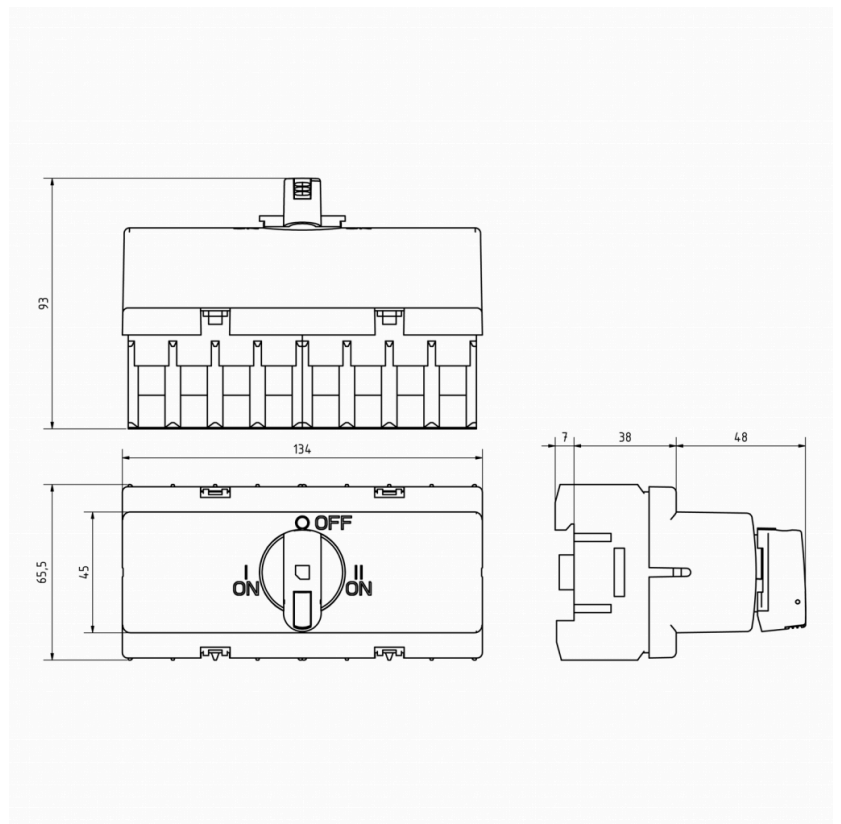

KUVV

KUVV 1, 0, 2, Musta

PRODUCT NUMBER	22162
GTIN	6419410221624
E-NUMBER FI	3600216
ETIM CLASS	EC000222

MEASUREMENTS

NET WEIGHT 0.0936 kg

LOGISTICAL DATA

PACKAGE SIZE 1 0.0936 kg
WEIGHT

DIMENSIONAL DRAWING

TECHNICAL DATA

ATEX	No
ACCESSORY FOR	KU 16-125A -N switches