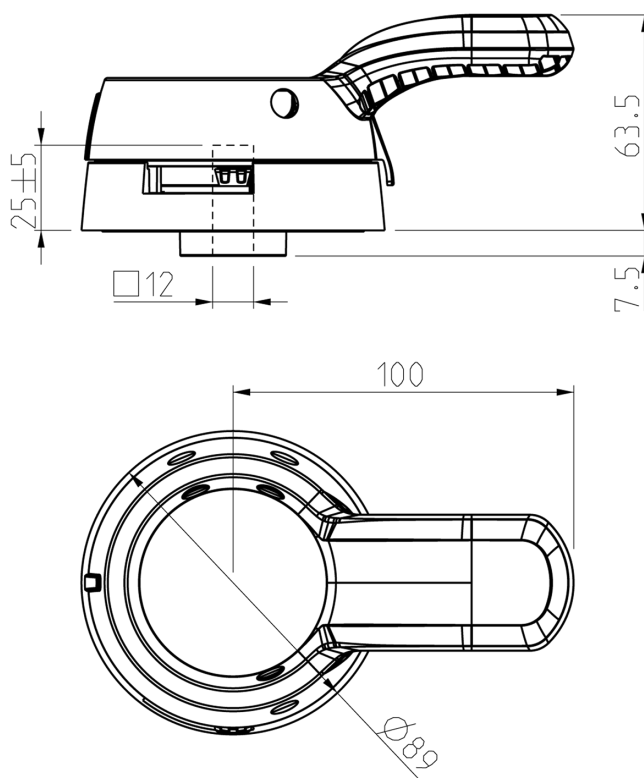

LKX100

LKX 100 musta

PRODUCT NUMBER	48356
GTIN	6419410483565
E-NUMBER FI	3602850
ETIM CLASS	EC000230

MEASUREMENTS

HEIGHT	144.5 mm
WIDTH	89 mm
DEPTH	63.5 mm
VOLUME	0.8166 l
NET WEIGHT	0.2003 kg

LOGISTICAL DATA

PACKAGE SIZE 1	0.2003 kg
WEIGHT	

DIMENSIONAL DRAWING

TECHNICAL DATA

ATEX	No
IP RATING	IP66NW
NEMA	1, 3R, 4X, 12
ACCESSORY FOR	KU 200-250A switches