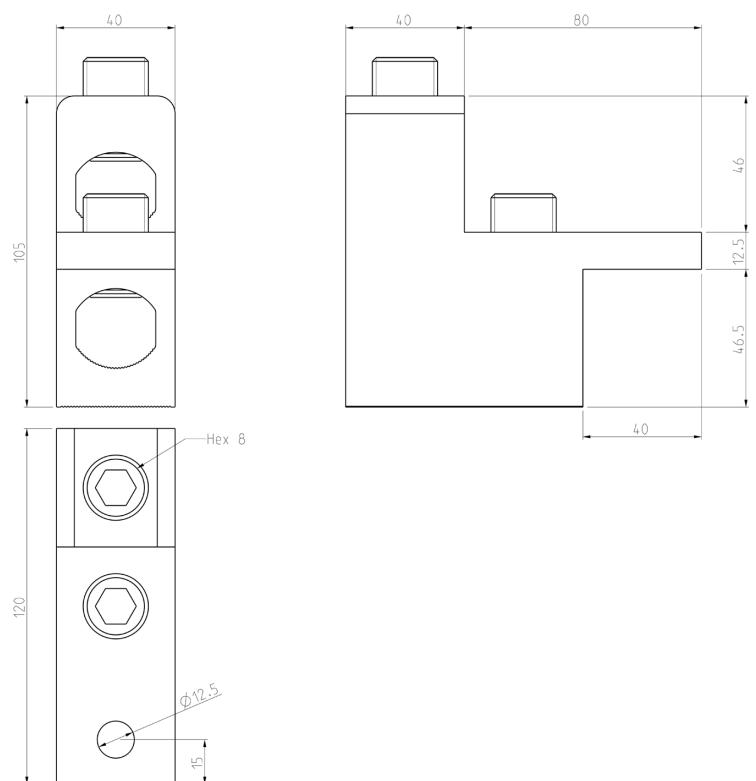

ConnectSafe
KKL2X300VM

PRODUCT NUMBER	48434
GTIN	6419410484340
E-NUMBER FI	1942115
ETIM CLASS	EC000897

MEASUREMENTS

HEIGHT	120 mm
WIDTH	40 mm
DEPTH	105 mm
VOLUME	0.504 l
NET WEIGHT	1.1209 kg

LOGISTICAL DATA

PACKAGE SIZE 1	3
PACKAGE SIZE 1 WEIGHT	1.1209 kg

DIMENSIONAL DRAWING

TECHNICAL DATA

ATEX	No
TORQUE AL/CU (NM)	45 (95-120 mm ²) / 75 (150-300 mm ²)
KEY SIZE	Hex 12
IN (AL) (A)	800
IN (CU) (A)	1040
AL MM ²	95-300
CU MM ²	95-300