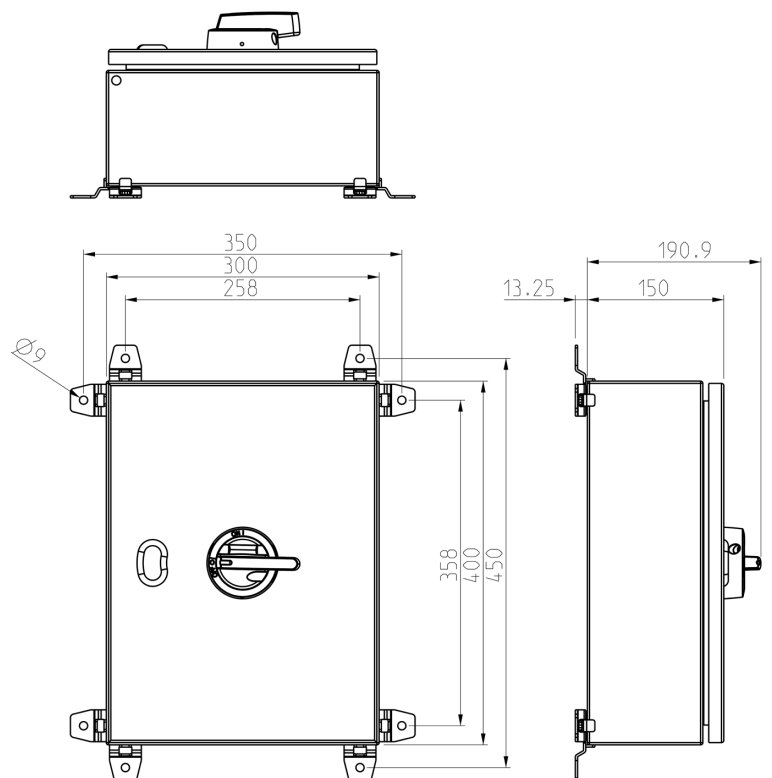

 IsoSafe

KET 3100UL98 T5

3x100A 400V 55kW

PRODUCT NUMBER	31566
GTIN	6419410315668
TECHNICAL NAME	3x100A 400V 55kW
ETIM CLASS	EC000216

MEASUREMENTS

HEIGHT	400 mm
WIDTH	300 mm
DEPTH	150 mm
VOLUME	18 l
NET WEIGHT	8.1172 kg

DIMENSIONAL DRAWING

LOGISTICAL DATA

PACKAGE SIZE 1	300 mm
DEPTH	
PACKAGE SIZE 1	1200 mm
HEIGHT	
PACKAGE SIZE 1	600 mm
WIDTH	
PACKAGE SIZE 1	8.1172 kg
WEIGHT	
PACKAGE SIZE 1	216 l
VOLUME	

TECHNICAL DATA

NUMBER OF POLES	3
ENCLOSURE	T5 (300 x 400 x 150 mm)
ENCLOSURE TYPE	Painted sheet steel
UL	UL98
EMC	No
ATEX	No
IP RATING	IP66
AMPERE RATING (600V)	100
HP 208V	1.5
HP 240V	20
HP 480V	40
HP 600V	60
SWITCH TYPE DESCRIPTION	Manual motor controller
WIRE SIZE (CU ONLY)	8-1/0 AWG