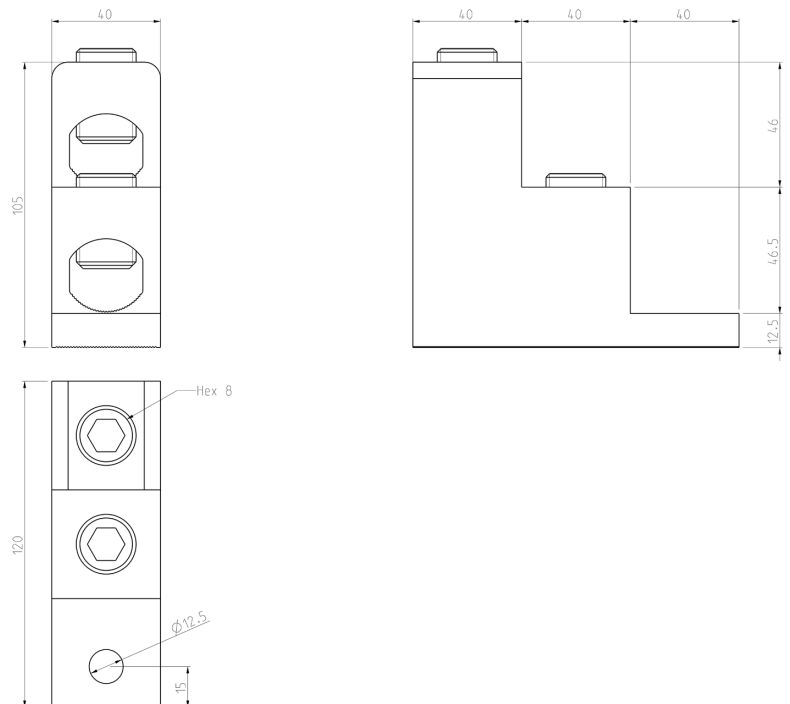

ConnectSafe

KKL2X300VB

PRODUCT NUMBER	48435
GTIN	6419410484357
E-NUMBER FI	1942116
ETIM CLASS	EC000897

MEASUREMENTS

HEIGHT	120 mm
WIDTH	40 mm
DEPTH	105 mm
VOLUME	0.504 l
NET WEIGHT	1.1209 kg

LOGISTICAL DATA

PACKAGE SIZE 1	3
PACKAGE SIZE 1	1.1209 kg
WEIGHT	

DIMENSIONAL DRAWING

TECHNICAL DATA

ATEX	No
TORQUE AL/CU (NM)	45 (95-120 mm ²) / 75 (150-300 mm ²)
KEY SIZE	Hex 12
IN (AL) (A)	800
IN (CU) (A)	1040
AL MM ²	95-300
CU MM ²	95-300