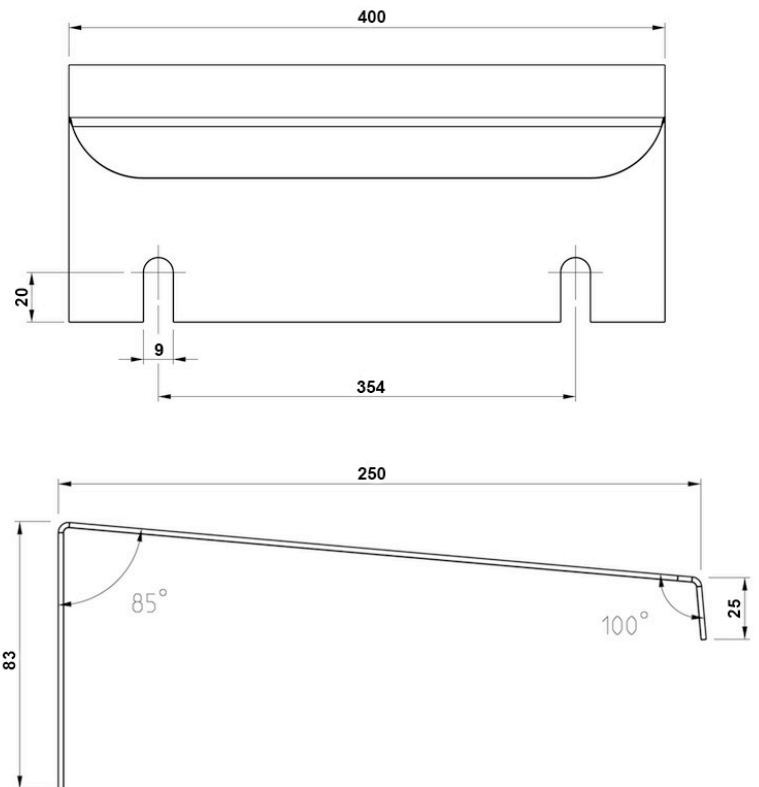

KSLR55

Suojalippa L400 K83 S250

PRODUCT NUMBER	48396
GTIN	6419410483961
E-NUMBER FI	3602873
ETIM CLASS	EC002498

MEASUREMENTS

LOGISTICAL DATA

DIMENSIONAL DRAWING

TECHNICAL DATA

ATEX	No
ACCESSORY FOR	MF03 enclosures