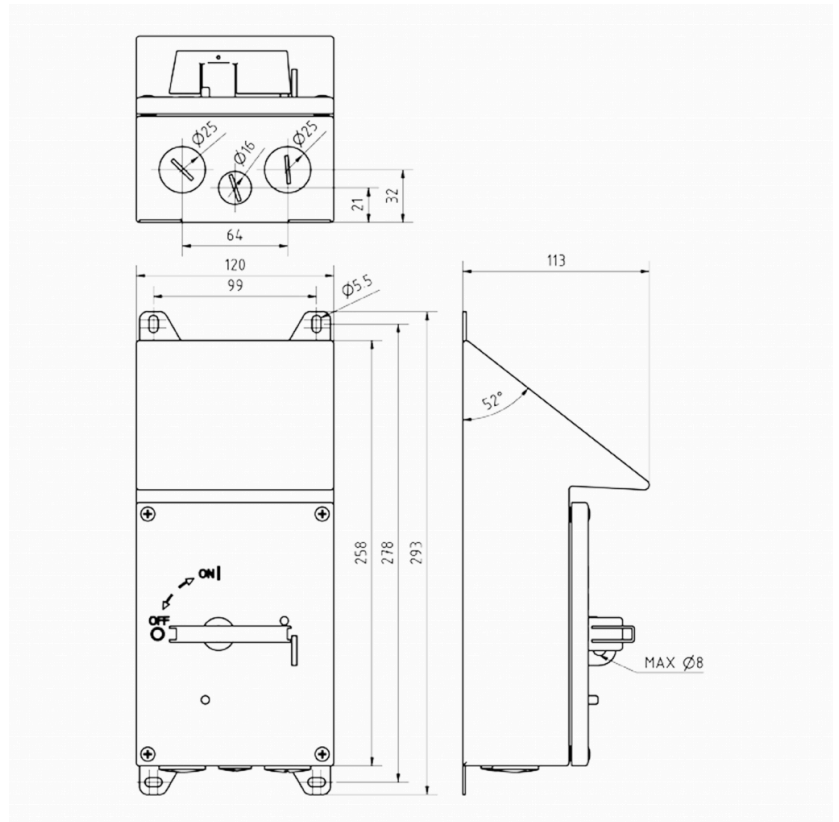

 IsoSafe
ISF 430UL RA2RS

4x25A 400V 11kW

PRODUCT NUMBER	29432
GTIN	6419410294321
E-NUMBER FI	3662510
TECHNICAL NAME	4x25A 400V 11kW
ETIM CLASS	EC000216

MEASUREMENTS

HEIGHT	258 mm
WIDTH	120 mm
DEPTH	113 mm
VOLUME	3.4985 l

LOGISTICAL DATA

PACKAGE SIZE 1 DEPTH	113 mm
PACKAGE SIZE 1 HEIGHT	258 mm
PACKAGE SIZE 1 WIDTH	120 mm
PACKAGE SIZE 1 VOLUME	3.4985 l

DIMENSIONAL DRAWING

TECHNICAL DATA

NUMBER OF POLES	4
ENCLOSURE	RA2RS (120 x 258 x 113 mm)
ENCLOSURE TYPE	Stainless steel enclosure (AISI 316L)
UL	UL 60947-4-1A
EMC	No
ATEX	No
IP RATING	IP66
AMPERE RATING (600V)	30
HP 208V	5
HP 480V	10
HP 600V	15
SWITCH TYPE DESCRIPTION	Manual motor controller
WIRE SIZE (CU ONLY)	14-8 AWG