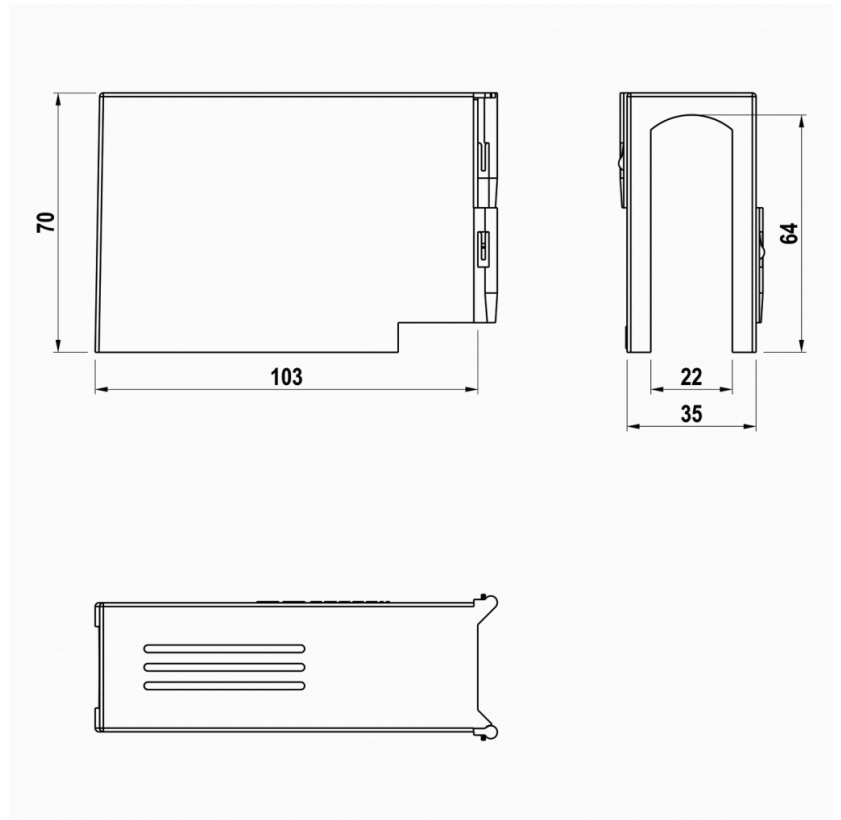

### MEASUREMENTS

NET WEIGHT 0.03 kg

### LOGISTICAL DATA

PACKAGE SIZE 1 0.03 kg  
WEIGHT

### DIMENSIONAL DRAWING