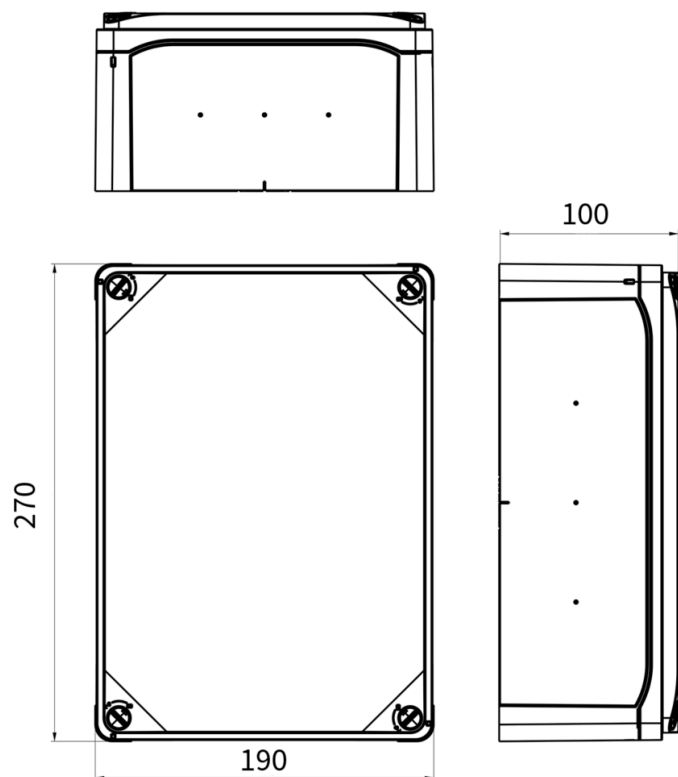

 **ConnectSafe**
KCS271910PCT

270x190x100, PC, IP66, transp.

PRODUCT NUMBER	32759
GTIN	6419410327593
E-NUMBER FI	3412331
ETIM CLASS	EC000261

MEASUREMENTS

NET WEIGHT 0.8764 kg

LOGISTICAL DATA

PACKAGE SIZE 1 0.8764 kg
WEIGHT

DIMENSIONAL DRAWING

TECHNICAL DATA

ENCLOSURE	KCS271910PCT (270 x 190 x 100 mm)
ENCLOSURE TYPE	Polycarbonate
ATEX	No