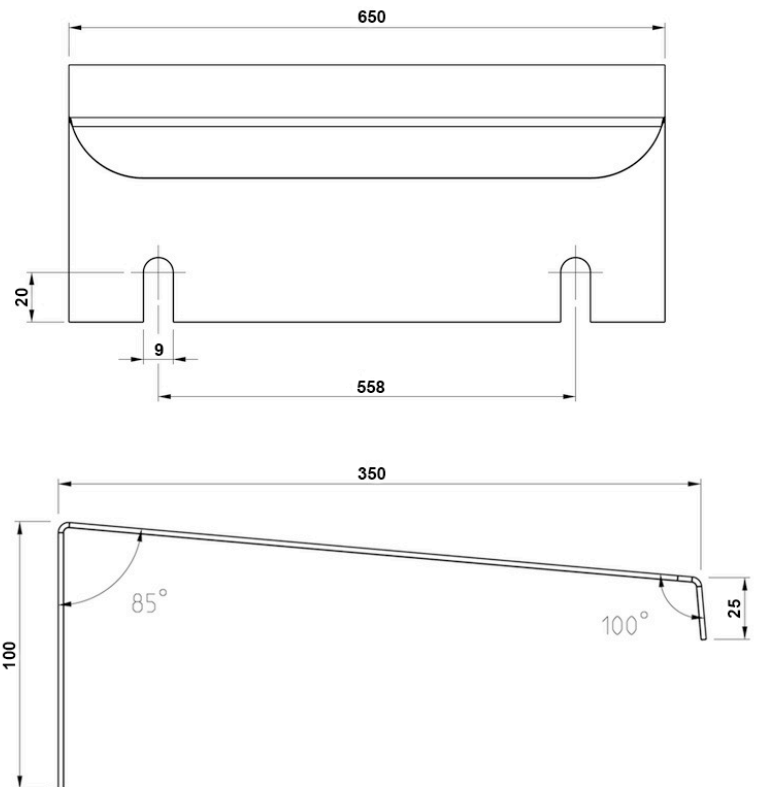

KSLE70

Suojalippa L650 K100 S350

PRODUCT NUMBER	20573
GTIN	6419410205730
E-NUMBER FI	3602970
ETIM CLASS	EC002498

MEASUREMENTS

LOGISTICAL DATA

DIMENSIONAL DRAWING

TECHNICAL DATA

ATEX	No
ACCESSORY FOR	T7, RA7 & R7 enclosures