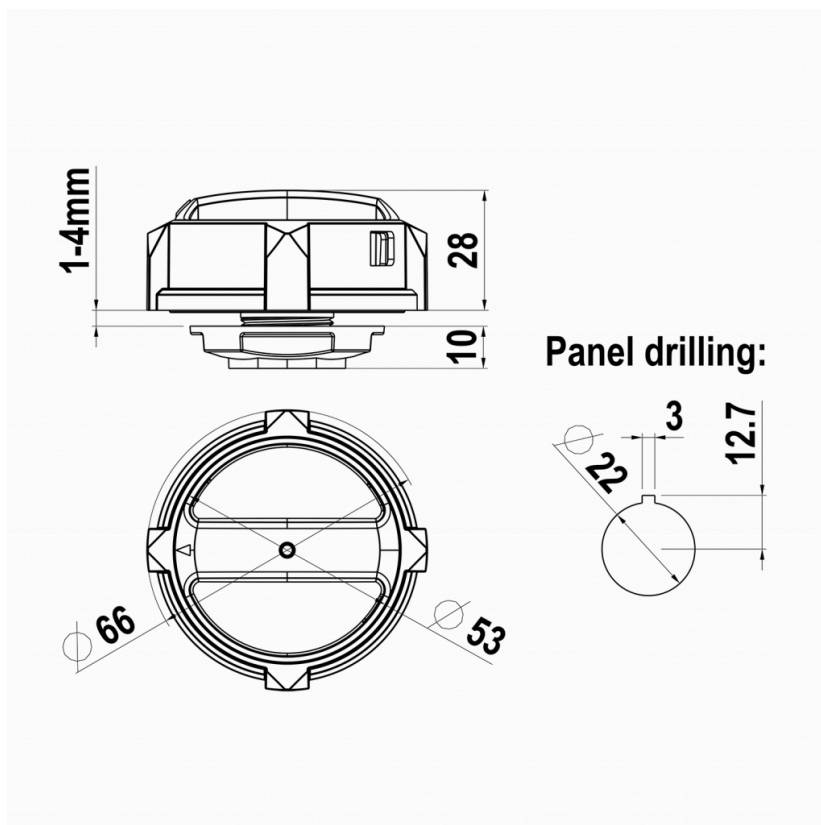

KATKO LKX50CT

Musta 1-1+2-2

PRODUCT NUMBER	35217
GTIN	6419410352175
E-NUMBER FI	3662710
ETIM CLASS	EC000230

MEASUREMENTS

HEIGHT	66 mm
WIDTH	66 mm
DEPTH	28 mm
VOLUME	0.122 l
NET WEIGHT	0.0588 kg

LOGISTICAL DATA

PACKAGE SIZE 1 WEIGHT	0.0588 kg
--------------------------	-----------

DIMENSIONAL DRAWING

TECHNICAL DATA

ATEX	No
IP RATING	IP65
NEMA	1, 3R, 4X, 12
ACCESSORY FOR	KU 16-40A CT change-over switches