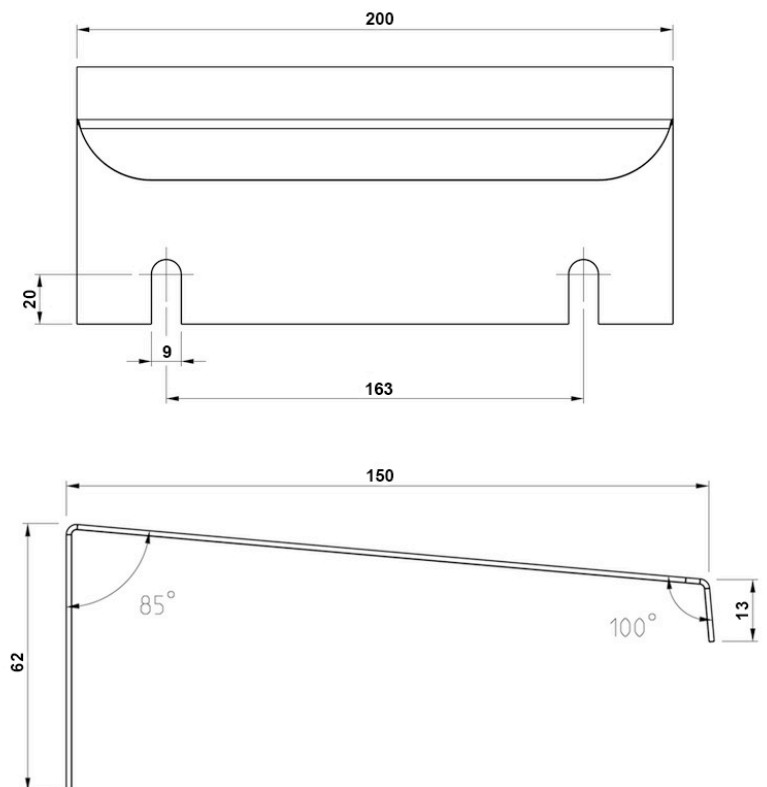

KSL25

Suojalippa L200 K62 S150

PRODUCT NUMBER	48383
GTIN	6419410483831
E-NUMBER FI	3602860
ETIM CLASS	EC002498

MEASUREMENTS

LOGISTICAL DATA

DIMENSIONAL DRAWING

TECHNICAL DATA

ATEX	No
ACCESSORY FOR	M4 & MF10 enclosures