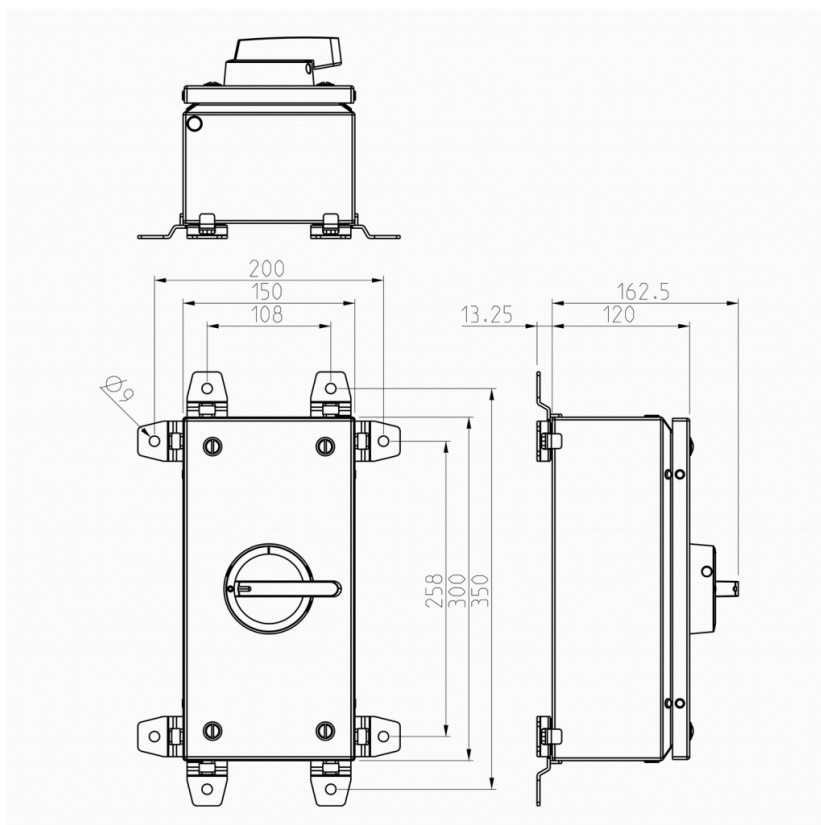

 IsoSafe

KET 460UL98 T4

4x40A 400V 22kW

PRODUCT NUMBER	31565
GTIN	6419410315651
TECHNICAL NAME	4x40A 400V 22kW
ETIM CLASS	EC000216

MEASUREMENTS

HEIGHT	300 mm
WIDTH	150 mm
DEPTH	120 mm
VOLUME	5.4 l
NET WEIGHT	0.9955 kg

LOGISTICAL DATA

PACKAGE SIZE 1	250 mm
DEPTH	
PACKAGE SIZE 1	800 mm
HEIGHT	
PACKAGE SIZE 1	600 mm
WIDTH	
PACKAGE SIZE 1	0.9955 kg
WEIGHT	
PACKAGE SIZE 1	120 l
VOLUME	

DIMENSIONAL DRAWING

TECHNICAL DATA

NUMBER OF POLES	4
ENCLOSURE	T4 (150 x 300 x 120 mm)
ENCLOSURE TYPE	Painted sheet steel
UL	UL98
EMC	No
ATEX	No
IP RATING	IP66
AMPERE RATING (600V)	60
HP 208V	2
HP 240V	25
HP 480V	50
HP 600V	75
SWITCH TYPE DESCRIPTION	Manual motor controller
WIRE SIZE (CU ONLY)	8-1/0 AWG