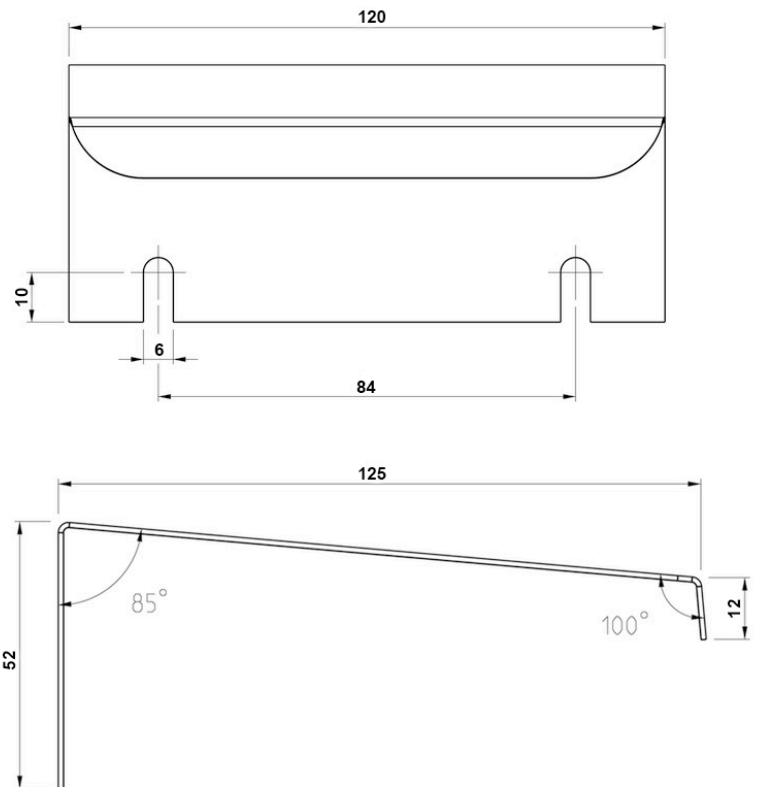

KSL10

Suojalippa L120 K52 S125

PRODUCT NUMBER	35325
GTIN	6419410353257
E-NUMBER FI	3600594
ETIM CLASS	EC002498

MEASUREMENTS

LOGISTICAL DATA

DIMENSIONAL DRAWING

TECHNICAL DATA

ATEX	No
ACCESSORY FOR	M2 enclosures