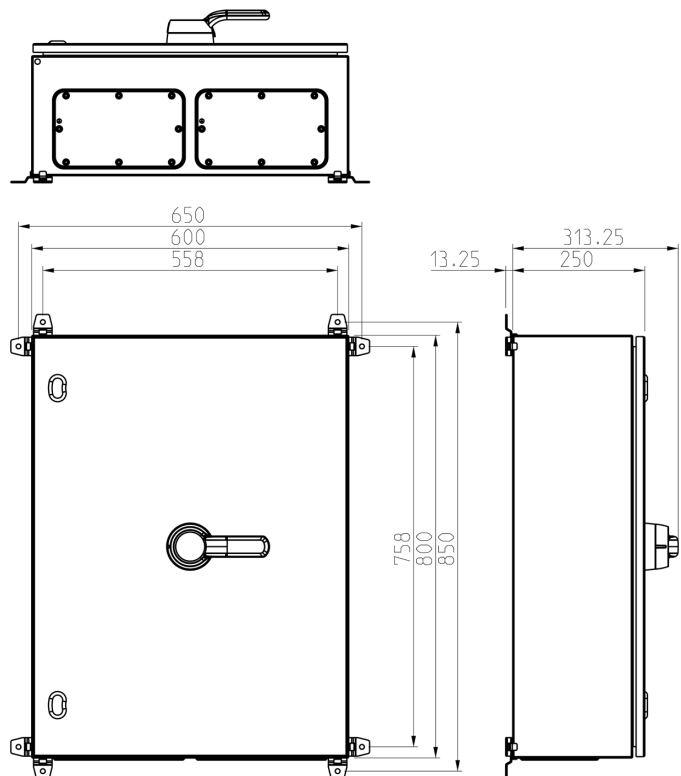

KET 3200UL98 T7

PRODUCT NUMBER	36439
GTIN	6419410364390
ETIM CLASS	EC000216

MEASUREMENTS

HEIGHT	800 mm
WIDTH	600 mm
DEPTH	250 mm
VOLUME	120 l
NET WEIGHT	33.1429 kg

DIMENSIONAL DRAWING

LOGISTICAL DATA

SALES UNIT	1
PACKAGE SIZE 1	1
PACKAGE SIZE 1	250 mm
DEPTH	
PACKAGE SIZE 1	800 mm
HEIGHT	
PACKAGE SIZE 1	600 mm
WIDTH	
PACKAGE SIZE 1	33.1429 kg
WEIGHT	
PACKAGE SIZE 1	120 l
VOLUME	

TECHNICAL DATA

NUMBER OF POLES	3
ENCLOSURE	T7 (600 x 800 x 250 mm)
ENCLOSURE TYPE	Painted sheet steel
UL	UL98
EMC	No
ATEX	No
IP RATING	IP66
SWITCH TYPE DESCRIPTION	Manual motor controller