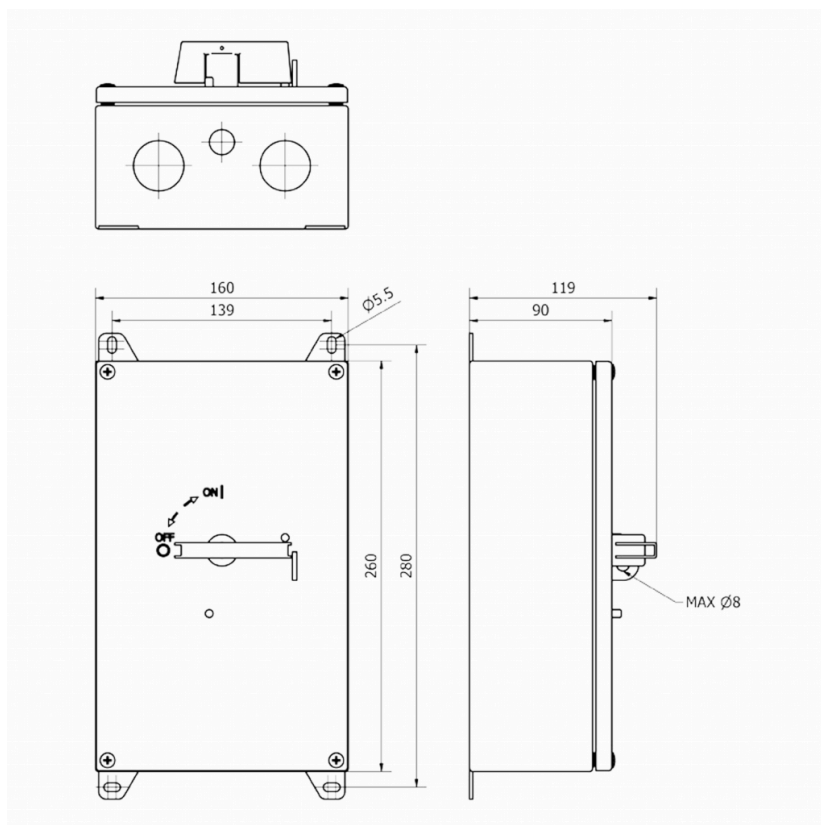

## KER 480CUL RA4R

4x63A 400V 30kW

PRODUCT NUMBER	30751
GTIN	6419410307519
TECHNICAL NAME	4x63A 400V 30kW
ETIM CLASS	EC000216

### MEASUREMENTS

HEIGHT	260 mm
WIDTH	160 mm
DEPTH	90 mm
VOLUME	3.744 l
NET WEIGHT	2.5118 kg

### LOGISTICAL DATA

PACKAGE SIZE 1 DEPTH	90 mm
PACKAGE SIZE 1 HEIGHT	260 mm
PACKAGE SIZE 1 WIDTH	160 mm
PACKAGE SIZE 1 WEIGHT	2.5118 kg
PACKAGE SIZE 1 VOLUME	3.744 l

## TECHNICAL DATA

NUMBER OF POLES	4
ENCLOSURE	RA4R (160 x 260 x 90 mm)
ENCLOSURE TYPE	Stainless steel enclosure (AISI 316L)
UL	UL 60947-4-1A
EMC	No
ATEX	No
IP RATING	IP66
AMPERE RATING (600V)	80
HP 208V	15
HP 415V	15
HP 480V	30
HP 600V	40
SWITCH TYPE DESCRIPTION	Manual motor controller
WIRE SIZE (CU ONLY)	8-1/0AWG