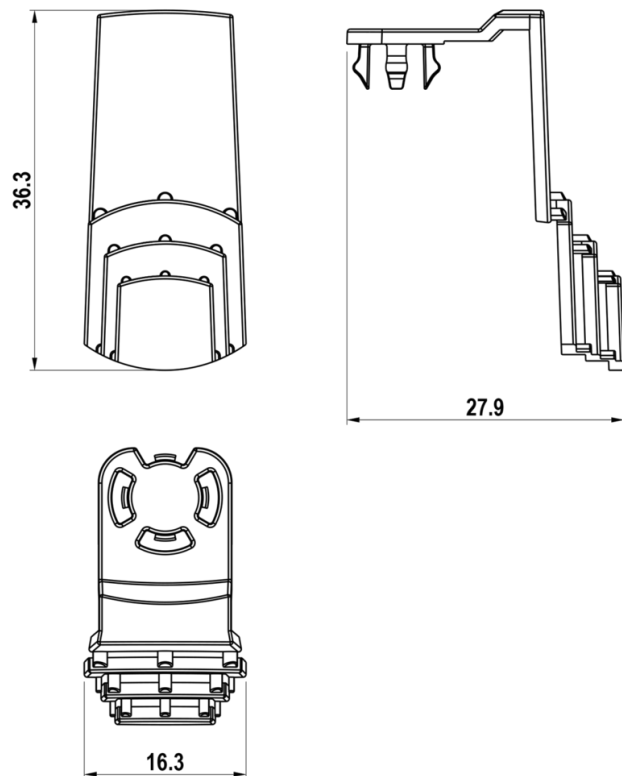

 **ConnectSafe**
KLTS95

PRODUCT NUMBER	26018
GTIN	6419410260180
E-NUMBER FI	1942170
ETIM CLASS	EC002848

MEASUREMENTS

LOGISTICAL DATA

PACKAGE SIZE 1 100

DIMENSIONAL DRAWING

TECHNICAL DATA

ATEX	No
ACCESSORY FOR	KL 95mm ² terminal blocks