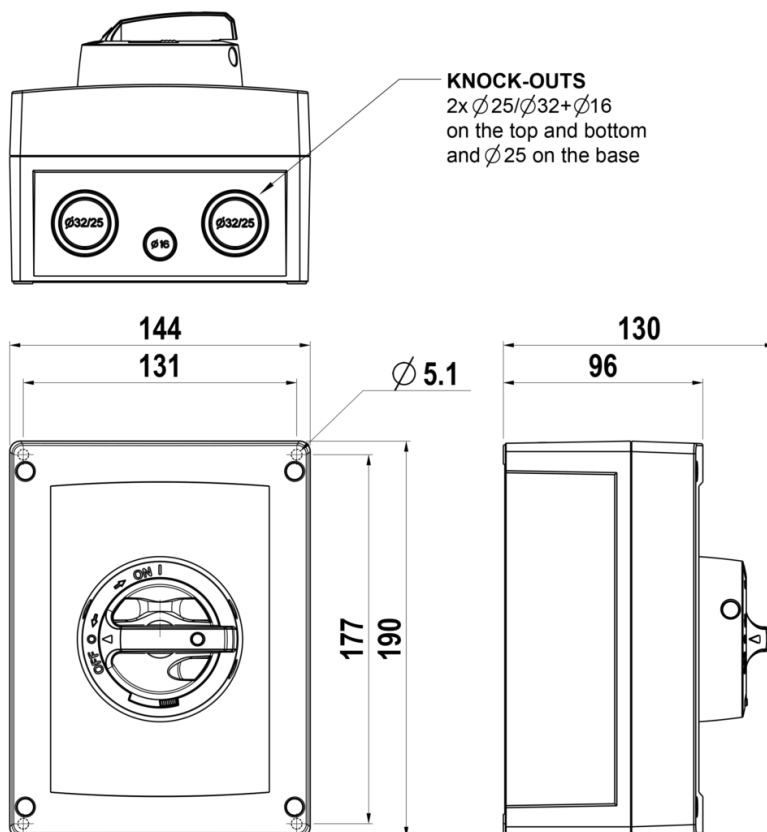

 IsoSafe

KEM 680CUL M3

6x63A 400V 30kW

PRODUCT NUMBER	35166
GTIN	6419410351666
TECHNICAL NAME	6x63A 400V 30kW
ETIM CLASS	EC000216

MEASUREMENTS

HEIGHT	190 mm
WIDTH	144 mm
DEPTH	96 mm
VOLUME	2.6266 l
NET WEIGHT	1.0993 kg

LOGISTICAL DATA

PACKAGE SIZE 1 DEPTH	96 mm
PACKAGE SIZE 1 HEIGHT	190 mm
PACKAGE SIZE 1 WIDTH	144 mm
PACKAGE SIZE 1 WEIGHT	1.0993 kg
PACKAGE SIZE 1 VOLUME	2.6266 l

DIMENSIONAL DRAWING

TECHNICAL DATA

NUMBER OF POLES	6
ENCLOSURE	M3 (144 x 190 x 96 mm)
ENCLOSURE TYPE	Polycarbonate
UL	UL 60947-4-1A
EMC	No
ATEX	No
IP RATING	IP66
AMPERE RATING (600V)	80
HP 208V	10
HP 415V	15
HP 480V	30
HP 600V	30
SWITCH TYPE DESCRIPTION	Manual motor controller
WIRE SIZE (CU ONLY)	12-4AWG