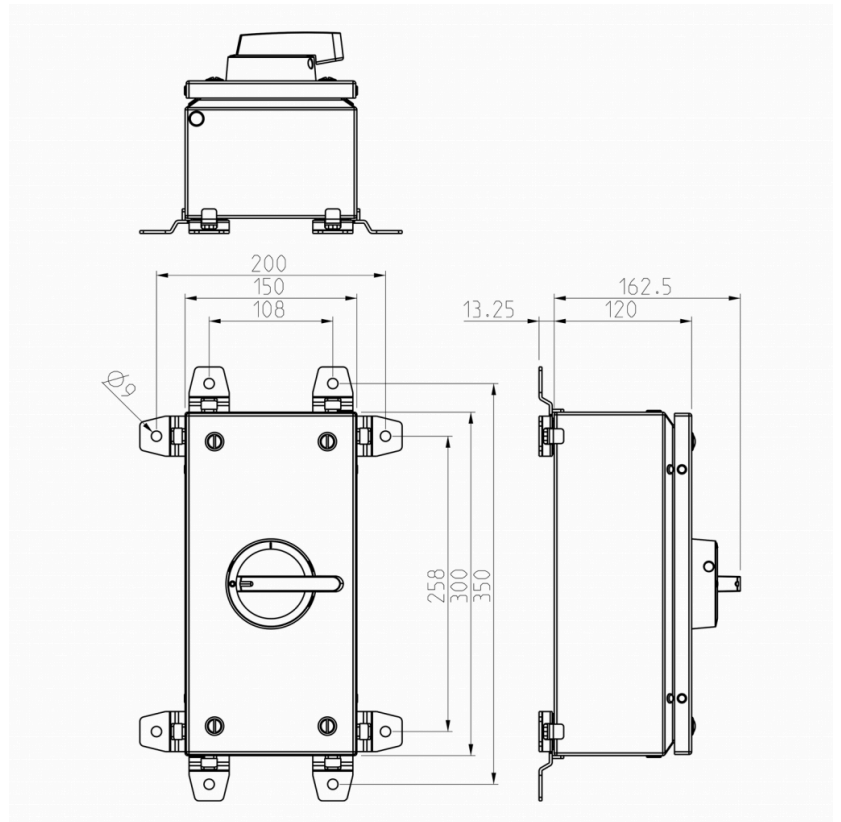

IsoSafe KET 680CUL T4

6x63A 400V 30kW

PRODUCT NUMBER	34924
GTIN	6419410349243
TECHNICAL NAME	6x63A 400V 30kW
ETIM CLASS	EC000216

MEASUREMENTS

HEIGHT	300 mm
WIDTH	150 mm
DEPTH	120 mm
VOLUME	5.4 l
NET WEIGHT	3.9782 kg

LOGISTICAL DATA

PACKAGE SIZE 1 DEPTH	120 mm
PACKAGE SIZE 1 HEIGHT	300 mm
PACKAGE SIZE 1 WIDTH	150 mm
PACKAGE SIZE 1 WEIGHT	3.9782 kg
PACKAGE SIZE 1 VOLUME	5.4 l

DIMENSIONAL DRAWING

TECHNICAL DATA

NUMBER OF POLES	6
ENCLOSURE	T4 (150 x 300 x 120 mm)
ENCLOSURE TYPE	Painted sheet steel
UL	UL 60947-4-1A
EMC	No
ATEX	No
IP RATING	IP66
AMPERE RATING (600V)	80
HP 208V	10
HP 415V	15
HP 480V	30
HP 600V	30
SWITCH TYPE DESCRIPTION	Manual motor controller
WIRE SIZE (CU ONLY)	12-4AWG