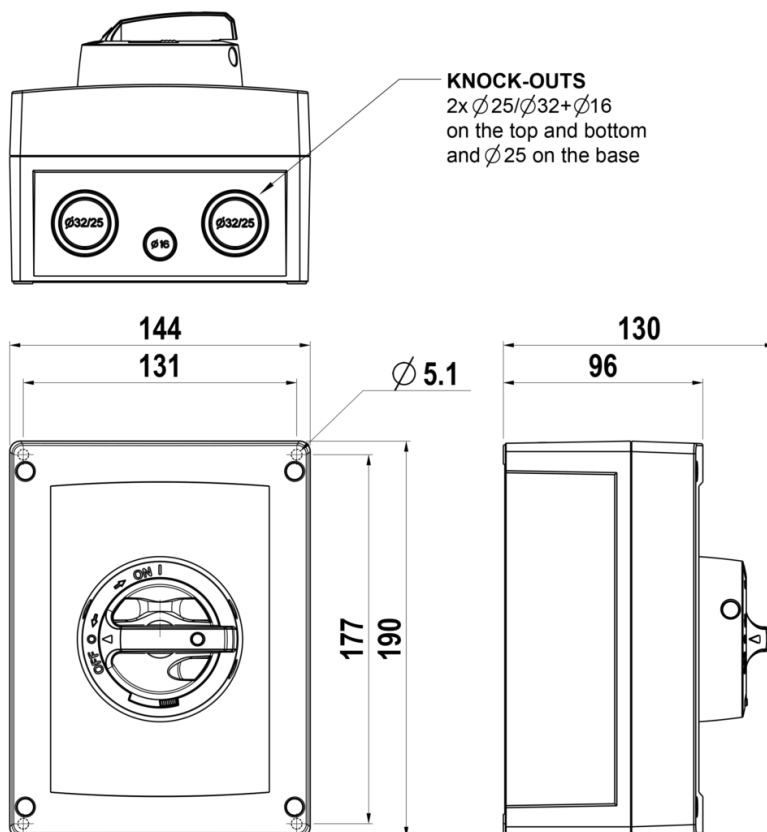

 IsoSafe

KEM 480CUL M3

4x63A 400V 30kW

PRODUCT NUMBER	35185
GTIN	6419410351857
TECHNICAL NAME	4x63A 400V 30kW
ETIM CLASS	EC000216

MEASUREMENTS

HEIGHT	190 mm
WIDTH	144 mm
DEPTH	96 mm
VOLUME	2.6266 l
NET WEIGHT	1.1087 kg

LOGISTICAL DATA

PACKAGE SIZE 1 DEPTH	96 mm
PACKAGE SIZE 1 HEIGHT	190 mm
PACKAGE SIZE 1 WIDTH	144 mm
PACKAGE SIZE 1 WEIGHT	1.1087 kg
PACKAGE SIZE 1 VOLUME	2.6266 l

DIMENSIONAL DRAWING

TECHNICAL DATA

NUMBER OF POLES	4
ENCLOSURE	M3 (144 x 190 x 96 mm)
ENCLOSURE TYPE	Polycarbonate
UL	UL 60947-4-1A
EMC	No
ATEX	No
IP RATING	IP66
AMPERE RATING (600V)	80
HP 208V	10
HP 415V	15
HP 480V	30
HP 600V	30
SWITCH TYPE DESCRIPTION	Manual motor controller
WIRE SIZE (CU ONLY)	12-4AWG