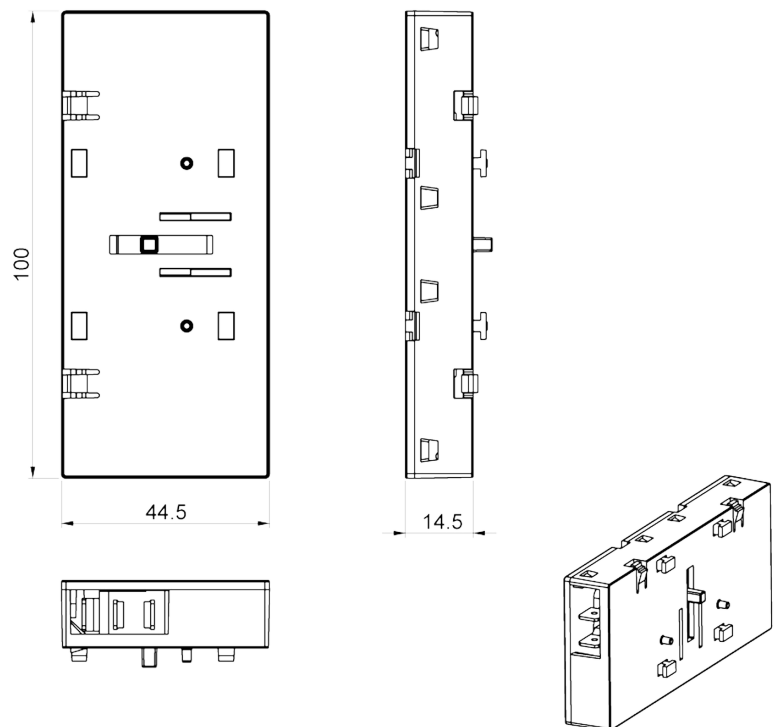

## 1V160KUAU

1V160KUAU 1NO/1NC, kullattu

PRODUCT NUMBER	48452
GTIN	6419410484524
E-NUMBER FI	3602917
ETIM CLASS	EC000041

### MEASUREMENTS

NET WEIGHT 0.0506 kg

### LOGISTICAL DATA

PACKAGE SIZE 1 0.0506 kg  
WEIGHT

### DIMENSIONAL DRAWING